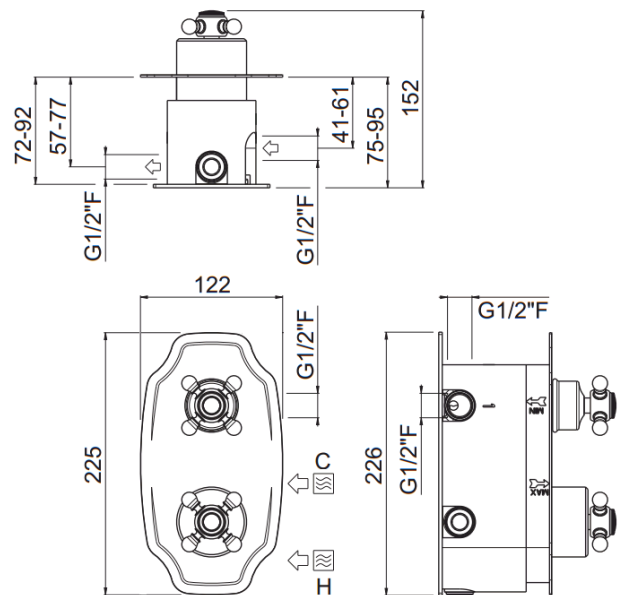

Colonial

Colonial 2way thermostatic
21225-CR

TECHNICAL INFORMATION

2 ways concealed vertical thermostatic mixer. Colonial plate and handles. CHROME

Flow rate:
horizontal 2-3way thermostatic

PICTURE

SPARE PARTS

ORIC047
2 vie / ways

ORIC046
T°

FEATURES

safe built-in

TECHNICAL DRAWING

FINISHINGS