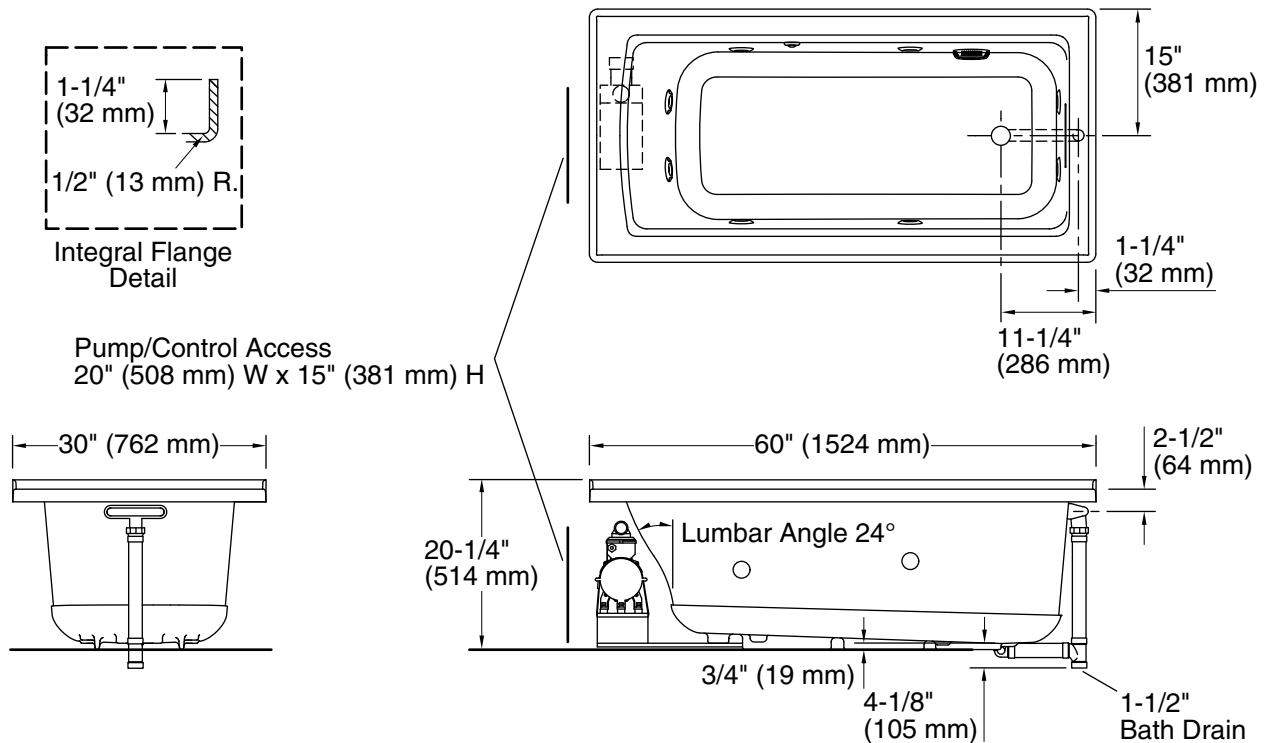

No change in measurements if connected with drain illustrated. (K-7272)

Required Electrical Service

One dedicated circuit required, protected with Class A Ground-Fault Circuit-Interrupter (GFCI). Outside North America, this device may be known as a Residual Current Device (RCD).

Pump, Heated 120 V, 15 A, 60 Hz
Surface:

Technical Information

All product dimensions are nominal.

Installation: Three-wall alcove
Drain location: Right
Basin area, bottom: 45-1/8" x 19-11/16" (1146 mm x 500 mm)
Basin area, top: 52-1/8" x 22-1/16" (1324 mm x 560 mm)
Weight: 123 lbs (55.8 kg)
Minimum floor load: 50 lbs/ft² (244.1 kg/m²)
Water depth: 15-1/8" (384 mm)
Water capacity: 57 gal (215.8 L)
Electrical component rating: Pump: 120 V, 7 A, 60 Hz
Heated Surface: 120 V, 0.5 A, 60 Hz, 65 W
Minimum flat for door: 2" (51 mm)

Notes

Measure your actual product for rough-in details. Install this product according to the installation instructions.

The hot water supply should be 70% of the capacity of the bath or greater. Installations will vary.

ADA compliant when installed to the specific requirements of these regulations.