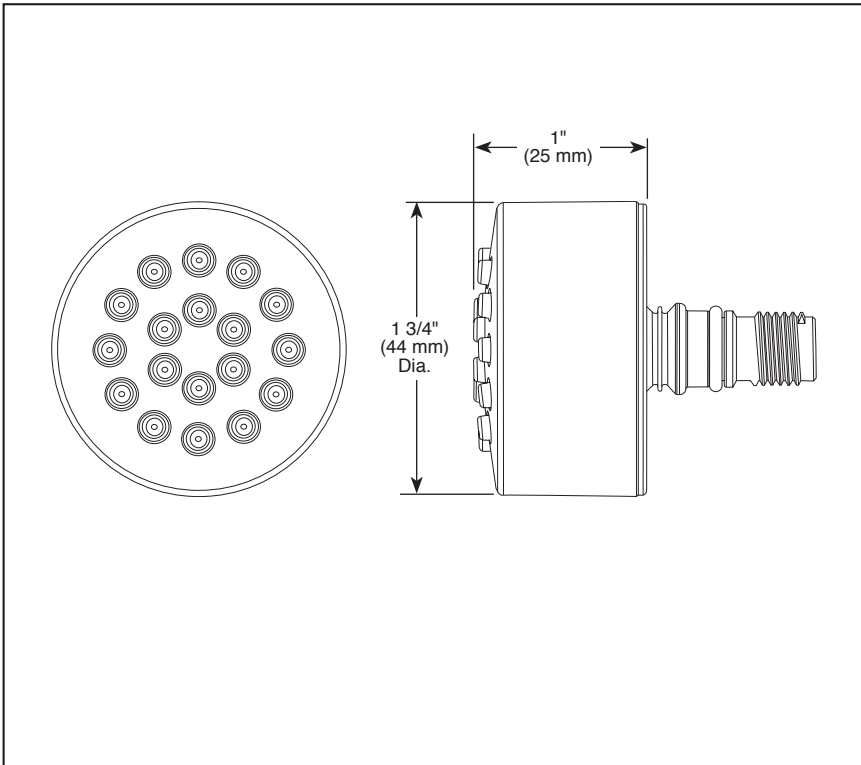

▲ Designate proper finish suffix

see what Delta can do™

HYDRACHOICE® SPRAY HEAD

FEATURES:

- HydraChoice® full spray head features Touch-Clean® nozzles
- Lumicoat™ Finish (brilliance finishes only) on model numbers with "PR"
- Lumicoat™ Finishes easily wipe clean without cleaners and chemicals on the products most commonly touched areas

STANDARD SPECIFICATIONS

- Must order rough (R50200) and trim (T50010▲ or T50210▲) separately
- Spray head automatically extends 1 11/32" out of the wall when water is turned on
- Spray head are interchangeable by user
- Spray head adjust up to 50° in any direction once extended

WARRANTY

- Parts and Finish - Lifetime limited warranty; or for commercial purchasers, 10 years for multi-family residential (apartments and condominiums) and 5 years for all other commercial uses, in each case from the date of purchase.
- Electronic Parts and Batteries (if applicable) - 5 years from the date of purchase; or for commercial purchasers, 1 year from the date of purchase. No warranty is provided on batteries.

COMPLIES WITH:

- ASME A112.18.1 / CSA B125.1

Delta reserves the right (1) to make changes in specifications and materials, and (2) to change or discontinue models, both without notice or obligation. Dimensions are for reference only. See current full-line price book or www.deltafaucet.com for finish options and product availability.

DSP-B-SH5000 Rev. C

Delta Faucet Company

55 E. 111th Street, Indianapolis, IN 46280
350 South Edgeware Road, St. Thomas, ON N5P 4L1
© 2021 Delta Faucet Company