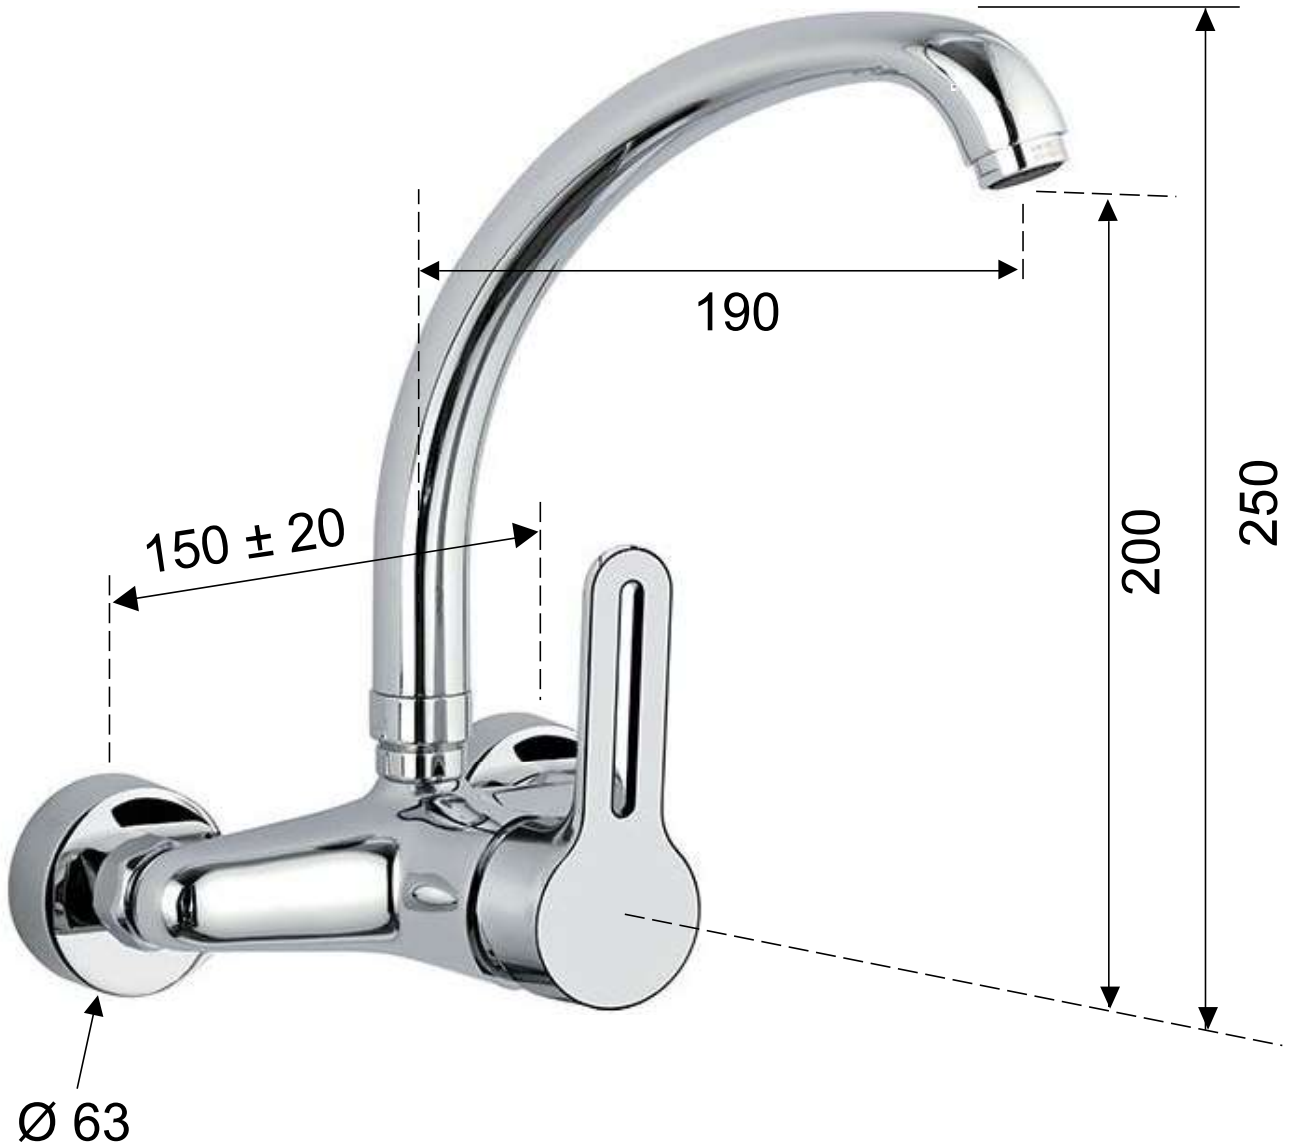

DANIEL

SCHEDA TECNICA TECHNICAL FEATURES

ART. COD.

SR633

MATERIALI / MATERIALS

OTTONE CROMATO / CHROME PLATED BRASS

CROMATURA / CHROME PLATING

UNI EN 248