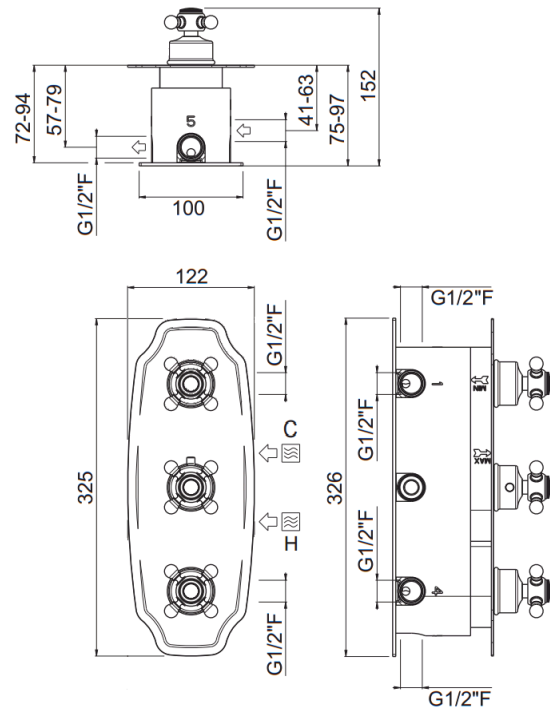

Colonial

Colonial 5way thermostatic
21255-CR

TECHNICAL INFORMATION

5 ways concealed vertical thermostatic mixer. Colonial plate and handles. CHROME

Flow rate:
horizontal 2-3way thermostatic

PICTURE

SPARE PARTS

ORIC047
2 vie / ways

ORIC048
3 vie / ways

ORIC046
T°

FEATURES

safe built-in

TECHNICAL DRAWING

FINISHINGS