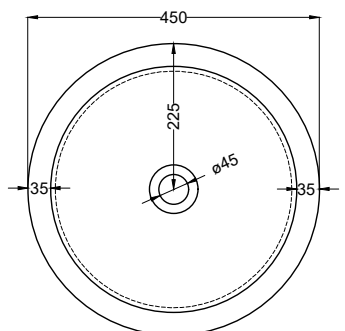

I Catini - art. CALAT45

bacinella tonda Catino 45
Catino round on top bowl 45

cielo

PESO NETTO/NET WEIGHT: 9,00 Kg

FINITURE

FINISHES

Bianco/white - glossy

ACCESSORI/ACCESSORIES:

PIL01 - Piletta universale click-clack CROMO con coperchio in ceramica / Universal click-clak drain in CHROME with ceramic lid

PIL01NM - Piletta universale click-clack NERO MATT con coperchio in ceramica / Universal click-clak drain in MATT BLACK with ceramic lid

PIL01BR - Piletta universale click-clack BRONZO con coperchio in ceramica / Universal click-clak drain in BRONZE with ceramic lid

PIL01CM - Piletta universale click-clack CEMENTO con coperchio in ceramica / Universal click-clak drain in CEMENTO with ceramic lid

SISP - Sifone CROMO / CHROME siphon

SIFN - Sifone NERO MATT / MATT BLACK siphon

SIFBR - Sifone BRONZO / BRONZE siphon

SIFCM - Sifone CEMENTO / CEMENTO siphon

Le Terre di Cielo

Talco	Arenaria
Pomice	Avena
Brina	Lino
Basalto	Agave
Lavagna	Muschio
Cemento	Polvere
Fango	Cipria
Cacao	Canapa

Le Acque di Cielo

Oltremare
Smeraldo
Alga
Corallo
Ninfea
Anemone

TOP

FRONT

SECTION

ATTENZIONE:
Superfici, pesi e misure riportate possono presentare leggere differenze rispetto ai pezzi reali, in considerazione e accordo delle caratteristiche di tolleranza intrinseche del materiale ceramico e del suo processo produttivo. L'azienda si riserva di cambiare schede tecniche e caratteristiche di funzionamento degli articoli in ogni momento e senza necessità di preavviso.