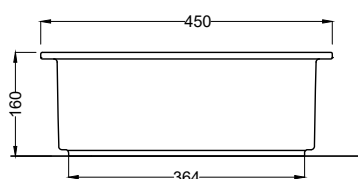

I Catini - art. CALAT45

bacinella tonda Catino 45
Catino round on top bowl 45

cielo

PESO NETTO/NET WEIGHT: 9,00 Kg

FINITURE

FINISHES

Bianco/white - glossy

ACCESSORI/ACCESSORIES:

PIL01 - Piletta universale click-clack CROMO con coperchio in ceramica / Universal click-clak drain in CHROME with ceramic lid

PIL01NM - Piletta universale click-clack NERO MATT con coperchio in ceramica / Universal click-clak drain in MATT BLACK with ceramic lid

PIL01BR - Piletta universale click-clack BRONZO con coperchio in ceramica / Universal click-clak drain in BRONZE with ceramic lid

PIL01CM - Piletta universale click-clack CEMENTO con coperchio in ceramica / Universal click-clak drain in CEMENTO with ceramic lid

SISP - Sifone CROMO / CHROME siphon

SIFN - Sifone NERO MATT / MATT BLACK siphon

SIFBR - Sifone BRONZO / BRONZE siphon

SIFCM - Sifone CEMENTO / CEMENTO siphon

Le Terre di Cielo

Talco	Arenaria
Pomice	Avena
Brina	Lino
Basalto	Agave
Lavagna	Muschio
Cemento	Polvere
Fango	Cipria
Cacao	Canapa

Le Acque di Cielo

Oltremare
Smeraldo
Alga
Corallo
Ninfea
Anemone

TOP

FRONT

SECTION

ATTENZIONE:
Superfici, pesi e misure riportate possono presentare leggere differenze rispetto ai pezzi reali, in considerazione e accordo delle caratteristiche di tolleranza intrinseche del materiale ceramico e del suo processo produttivo. L'azienda si riserva di cambiare schede tecniche e caratteristiche di funzionamento degli articoli in ogni momento e senza necessità di preavviso.