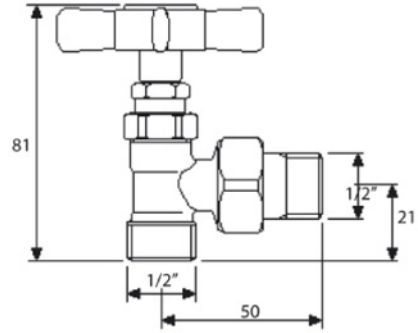

TOWELWARMER Collection	
Code	Description
9086-C 9087-I/N/O/OR 9087-B/ND/R	<p>London 2 towel warmer 940x735 mm (1050 W - 904 Kcal/h t 50°)</p> <p>Chrome Incalux, Nickel, Dark Gold, Rose Gold Bronze, Dark Nickel, Copper</p>

Verona - Italy
 tel. +39 045 8006917
 fax. +39 045 8020111
 gentry-home.com

TOWELWARMER Collection	
Code	Description
9127-C 9128-I/N/O/OR 9128-B/ND/R	<p>Valves (pair) Chrome Incalux, Nickel, Dark Gold, Rose Gold Bronze, Dark Nickel, Copper</p> <p>Fittings available 12/14/16 copper 12/14/16 covered</p>
9126	Electrical element complete with thermostatic control