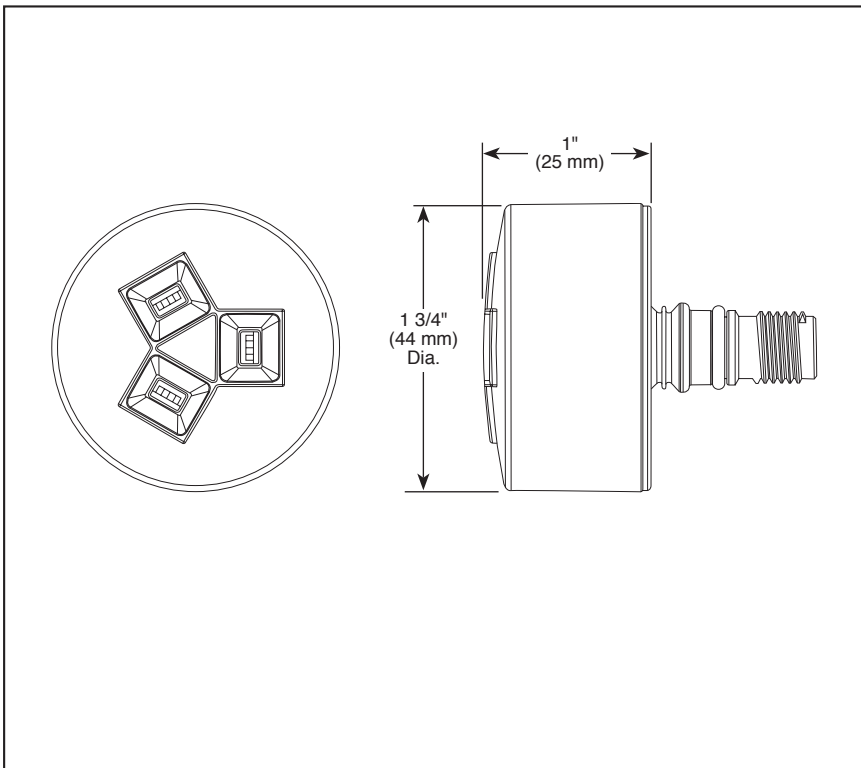

FEATURES:

- H₂Okinetic® Technology
- Lumicoat™ Finish (brilliance finishes only) on model numbers with "PR"
- Lumicoat™ Finishes easily wipe clean without cleaners and chemicals on the products most commonly touched areas

STANDARD SPECIFICATIONS

- Must order rough (R50200) and trim (T50010▲ or T50210▲) separately
- Spray head automatically extends 1 11/32" out of the wall when water is turned on
- Spray heads are interchangeable by user
- Spray heads adjust up to 50° in any direction once extended

WARRANTY

- Parts and Finish - Lifetime limited warranty; or for commercial purchasers, 10 years for multi-family residential (apartments and condominiums) and 5 years for all other commercial uses, in each case from the date of purchase.
- Electronic Parts and Batteries (if applicable) - 5 years from the date of purchase; or for commercial purchasers, 1 year from the date of purchase. No warranty is provided on batteries.

COMPLIES WITH:

- ASME A112.18.1 / CSA B125.1

▲ Designate proper finish suffix

Delta reserves the right (1) to make changes in specifications and materials, and (2) to change or discontinue models, both without notice or obligation. Dimensions are for reference only. See current full-line price book or www.deltafaucet.com for finish options and product availability.

BSP-B-SH5002 Rev. B

Delta Faucet Company

55 E. 111th Street, Indianapolis, IN 46280
350 South Edgeware Road, St. Thomas, ON N5P 4L1
© 2021 Delta Faucet Company