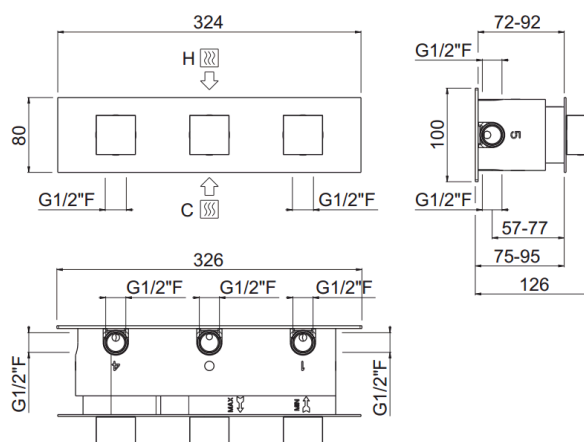

built-in

Built-in part 6way mixer
W21361CR

TECHNICAL INFORMATION

Concealed part of 6 ways built-in vertical/horizontal mixer.
CHROME

Flow rate:

horizontal 2-3way mixer

PICTURE

FEATURES

safe built-in

TECHNICAL DRAWING

SPARE PARTS

FINISHINGS