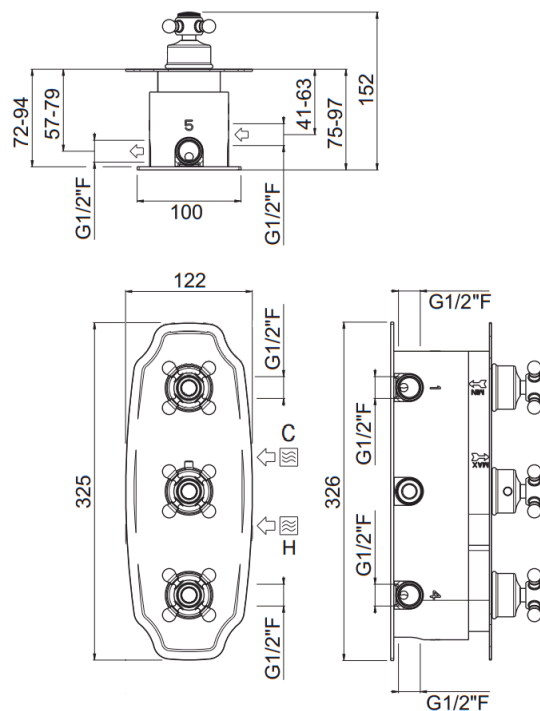

Colonial

Colonial 4way thermostatic
21245-CR

TECHNICAL INFORMATION

4 ways concealed vertical thermostatic mixer. Colonial plate and handles. CHROME

Flow rate:

horizontal 2-3way thermostatic

PICTURE

SPARE PARTS

ORIC047
2 vie / ways

ORIC046
T°

FEATURES

safe built-in

TECHNICAL DRAWING

FINISHINGS