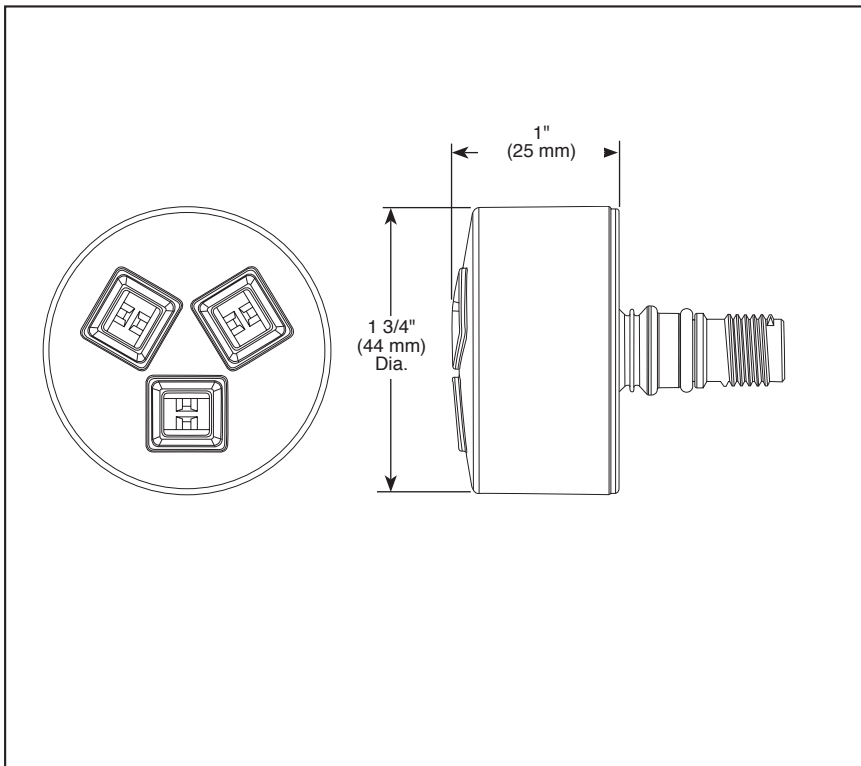

SH5003-▲
SH5003-▲-PR

Submitted Model No.: _____

Specific Features: _____

▲ Designate proper finish suffix

see what Delta can do™

HYDRACHOICE® SOOTHING SPRAY HEAD WITH H₂OKINETIC® TECHNOLOGY

FEATURES:

- H₂Okinetic® Technology
- Lumicoat™ Finish (brilliance finishes only) on model numbers with "PR"
- Lumicoat™ Finishes easily wipe clean without cleaners and chemicals on the products most commonly touched areas

STANDARD SPECIFICATIONS

- Must order rough (R50200) and trim (T50010▲ or T50210▲) separately
- Spray head automatically extends 1 11/32" out of the wall when water is turned on
- Spray heads are interchangeable by user
- Spray heads adjust up to 50° in any direction once extended