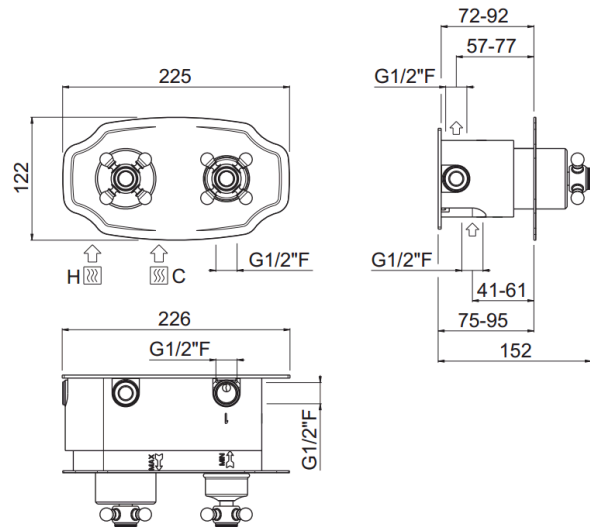

ORIC047
2 vie / ways

ORIC046
T°

FEATURES

safe built-in

TECHNICAL DRAWING

FINISHINGS