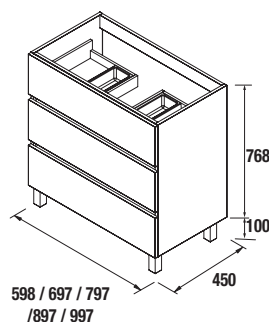

FUSSION LINE - 3 drawers - 600 / 700 / 800 / 900 / 1000 / 1200 (2x600)

Materials

- **Front Panels (Thickness = 16mm):**
 - Gloss white, Gloss grey, Gloss taupe: lacquered particle board lacquered with high gloss polyester UV paint.
 - Sbiancato, Alsacia, Natural, Bay Pine: laminated particle board. Edging design "Testa"
- **Side Panels (Thickness = 16 mm):**
 - Gloss white, Gloss grey, Gloss taupe: lacquered particle board lacquered with high gloss polyester UV paint.
 - Sbiancato, Alsacia, Natural, Bay Pine: laminated particle board. Edging design "Testa"
- **Internal Structure panels (Thickness = 16mm):** laminated particle board.
- **Drawers:** Exclusive design "Carbon-TX" wood drawer. Hidden guides of high range of extraction plus and amortiguado closing with regulation in height. Max. Load capacity 25 Kg.

Metal Fittings

- **Necessary legs (not included):** Made of 100 mm high ABS in 3 finishes: glossy white, glossy black and glossy chrome

Packaging Dimensions and weight (mm).

	600	700	800	900	1000
Lenght mm.	645	745	845	945	1045
Depth mm.	500	510	495	510	495
Height mm..	835	830	835	830	835
Net weight Kg.	25,5	28,35	31,2	33,4	35,6
Gross weight Kg	28,06	31,09	33,96	36,36	38,76

- 600: Iberia, Veneto, Toscana; 700: Iberia, Toscana; 800: Iberia, Veneto, Toscana, Sofia; 900: Iberia, Toscana; 1000: Iberia, Veneto, Toscana, Sofia; 1200: Iberia, Veneto, Toscana, Sofia.

Dimensional sketch and free space for water pipe

The 1196mm model is made up of 2 furniture of 598mm.