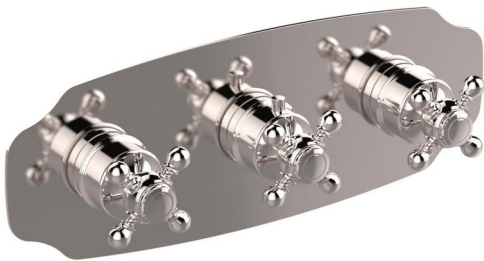

Colonial

Colonial 4way thermostatic
21245/O-CR

TECHNICAL INFORMATION

4 ways concealed horizontal thermostatic mixer. Colonial plate and handles. CHROME

Flow rate:
horizontal 2-3way thermostatic

PICTURE