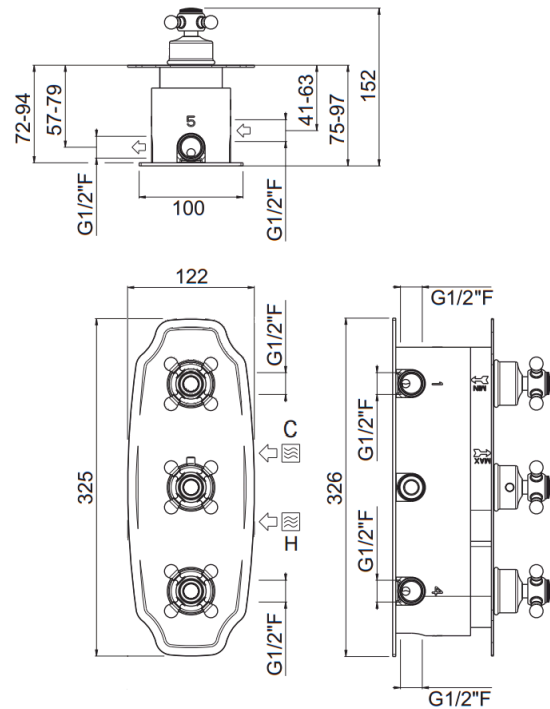

Colonial

Colonial 6way thermostatic
21265-CR

TECHNICAL INFORMATION

6 ways concealed vertical thermostatic mixer. Colonial plate and handles. CHROME

Flow rate:
horizontal 2-3way thermostatic

PICTURE

SPARE PARTS

FEATURES

safe built-in

TECHNICAL DRAWING

FINISHINGS