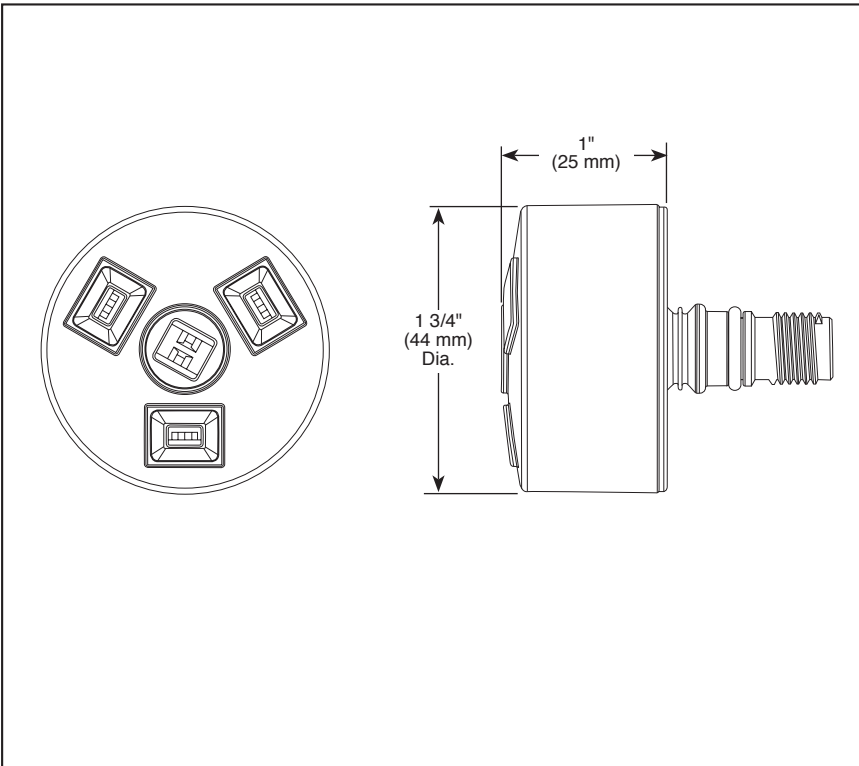

▲ Designate proper finish suffix

see what Delta can do™

HYDRACHOICE® MASSAGING SPRAY HEAD WITH H₂OKINETIC® TECHNOLOGY

FEATURES:

- H₂Okinetic® Technology
- Lumicoat™ Finish (brilliance finishes only) on model numbers with "PR"
- Lumicoat™ Finishes easily wipe clean without cleaners and chemicals on the products most commonly touched areas

STANDARD SPECIFICATIONS

- Must order rough (R50200) and trim (T50010▲ or T50210▲) separately
- Spray head automatically extends 1 11/32" out of the wall when water is turned on
- Spray heads are interchangeable by user
- Spray heads adjust up to 50° in any direction once extended

WARRANTY

- Parts and Finish - Lifetime limited warranty; or for commercial purchasers, 10 years for multi-family residential (apartments and condominiums) and 5 years for all other commercial uses, in each case from the date of purchase.
- Electronic Parts and Batteries (if applicable) - 5 years from the date of purchase; or for commercial purchasers, 1 year from the date of purchase. No warranty is provided on batteries.

COMPLIES WITH:

- ASME A112.18.1 / CSA B125.1

Delta reserves the right (1) to make changes in specifications and materials, and (2) to change or discontinue models, both without notice or obligation. Dimensions are for reference only. See current full-line price book or www.deltafaucet.com for finish options and product availability.

BSP-B-SH5005 Rev. B

Delta Faucet Company

55 E. 111th Street, Indianapolis, IN 46280
350 South Edgeware Road, St. Thomas, ON N5P 4L1
© 2021 Delta Faucet Company