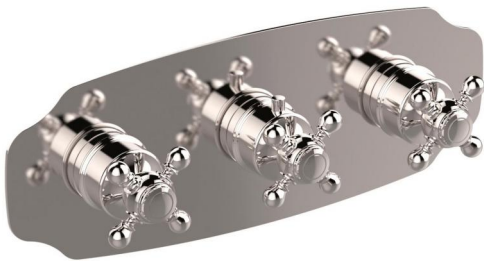

Colonial

Colonial 5way thermostatic
21255/O-CR

TECHNICAL INFORMATION

5 ways concealed horizontal thermostatic mixer. Colonial plate and handles. CHROME

Flow rate:
horizontal 2-3way thermostatic

PICTURE