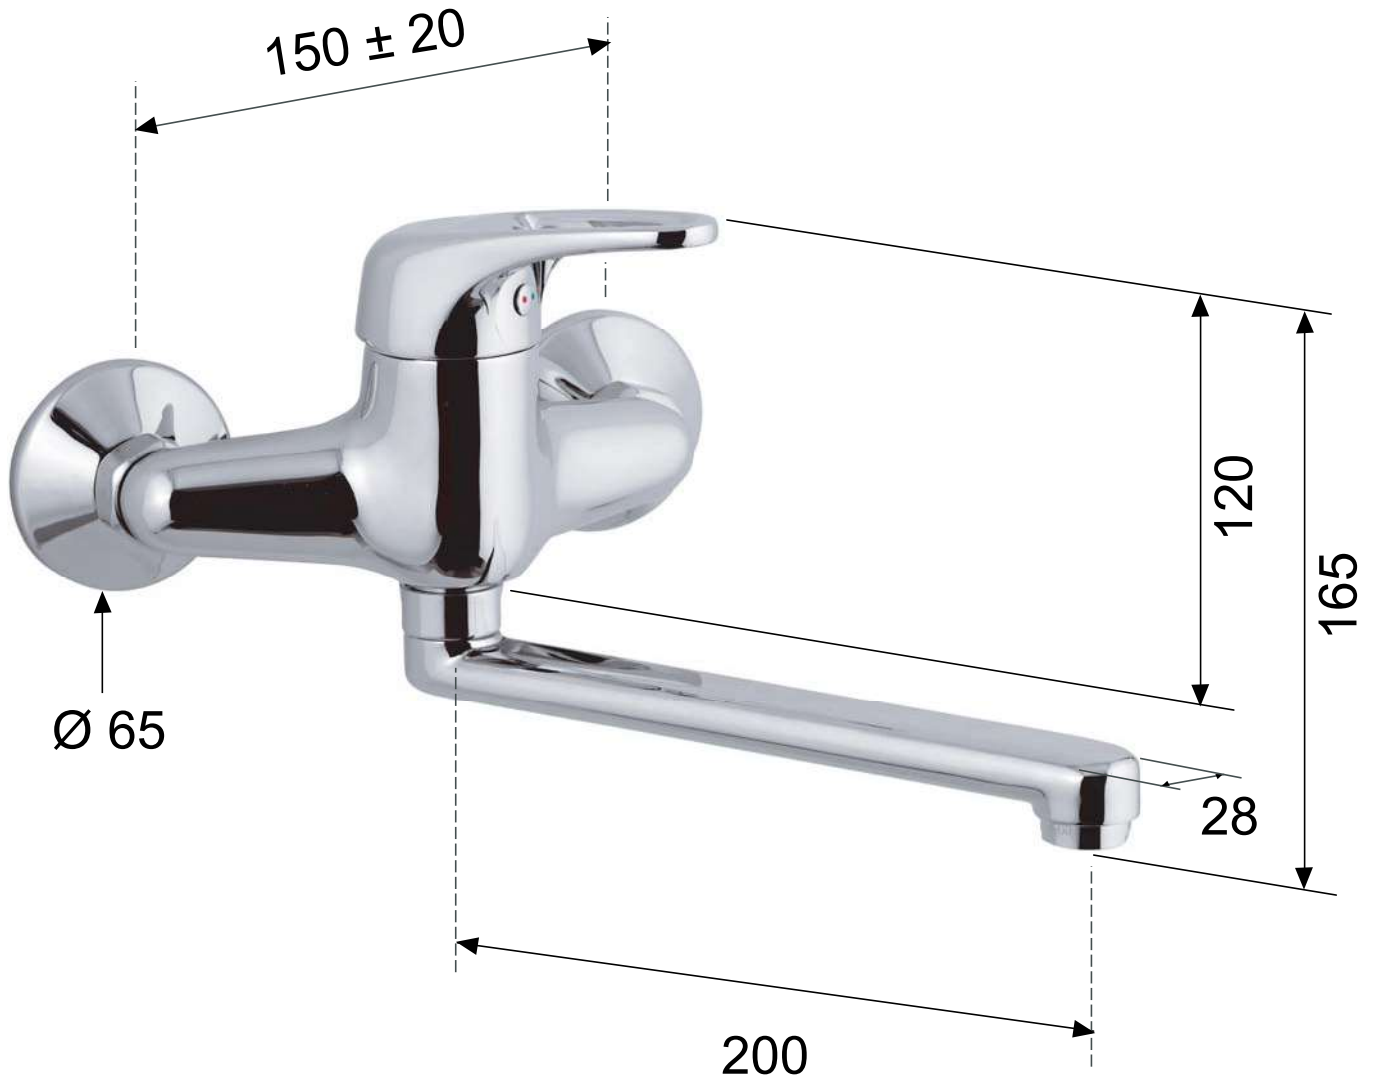

DANIEL

SCHEDA TECNICA TECHNICAL FEATURES

ART. COD.

ES5609T

MATERIALI / MATERIALS

OTTONE CROMATO / CHROME PLATED BRASS

CROMATURA / CHROME PLATING

UNI EN 248