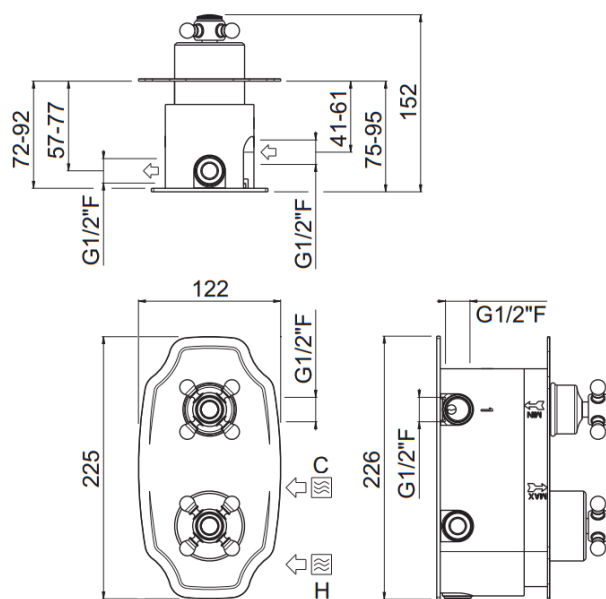

Colonial

Colonial 3way thermostatic
21235-CR

TECHNICAL INFORMATION

3 ways concealed vertical thermostatic mixer. Colonial plate and handles. CHROME

Flow rate:

horizontal 2-3way thermostatic

PICTURE

SPARE PARTS

ORIC048
3 vie / ways

ORIC046
T°

FEATURES

safe built-in

TECHNICAL DRAWING

FINISHINGS