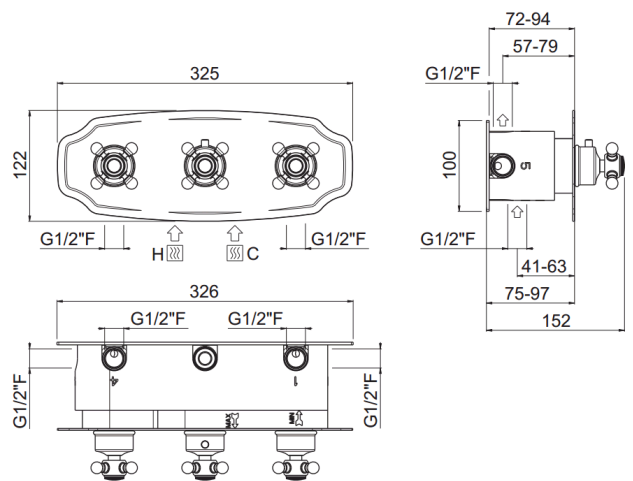

Colonial

Colonial 6way thermostatic
21265/O-CR

TECHNICAL INFORMATION

6 ways concealed horizontal thermostatic mixer. Colonial plate and handles. CHROME

Flow rate:
horizontal 2-3way thermostatic

PICTURE

SPARE PARTS

FEATURES

safe built-in

TECHNICAL DRAWING

FINISHINGS