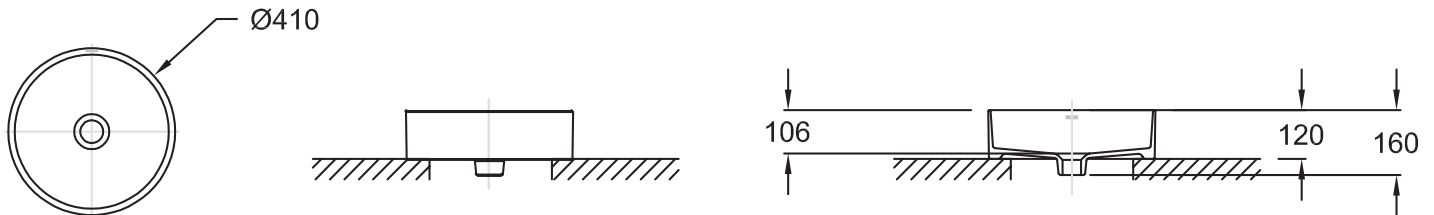

E90012

Collection: DELTA PURE

Finish*:

0 - White

Features

- DIMENSIONS: 41 x 41 cm
- MATERIAL: Ceramic
- TAP DRILLING: No tap hole
- RECOMMENDED BRASSWARE: Odéon Rive Gauche
- WEIGHT: 8 kg
- INSTALLATION TYPE: Countertop
- OVERFLOW: No overflow
- ADDITIONAL INFORMATION: Tap not included

Consumer benefits

- FINENESS: Thin 6 mm rim on vanity basin offers overall lightness to the fixture
- DESIGN: Geometric basin in a contemporary style

Optional products

- E78263: Overflow waste

Technical drawing

Product Specification: Vessel basin Ø 41 cm. E90012. Collection: DELTA PURE. DIMENSIONS: 41 x 41 cm. WEIGHT: 8 kg. MATERIAL: Ceramic. INSTALLATION TYPE: Countertop. TAP DRILLING: No tap hole. OVERFLOW: No overflow. RECOMMENDED BRASSWARE: Odéon Rive Gauche. ADDITIONAL INFORMATION: Tap not included.