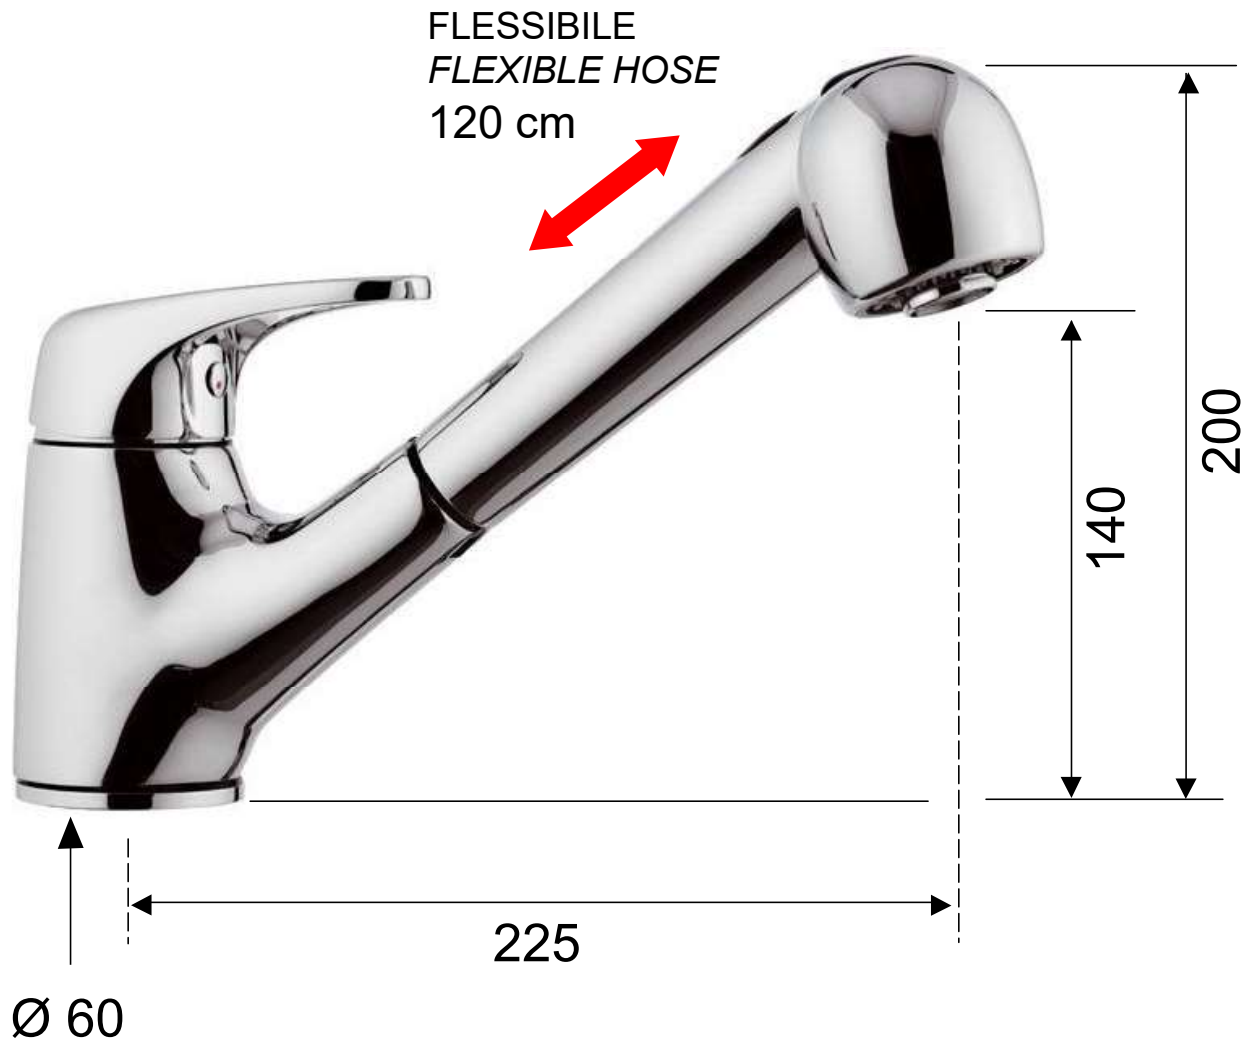

DANIEL

SCHEDA TECNICA TECHNICAL FEATURES

ART. COD.

ES5613M

MATERIALI / MATERIALS

OTTONE CROMATO / CHROME PLATED BRASS

CROMATURA / CHROME PLATING

UNI EN 248