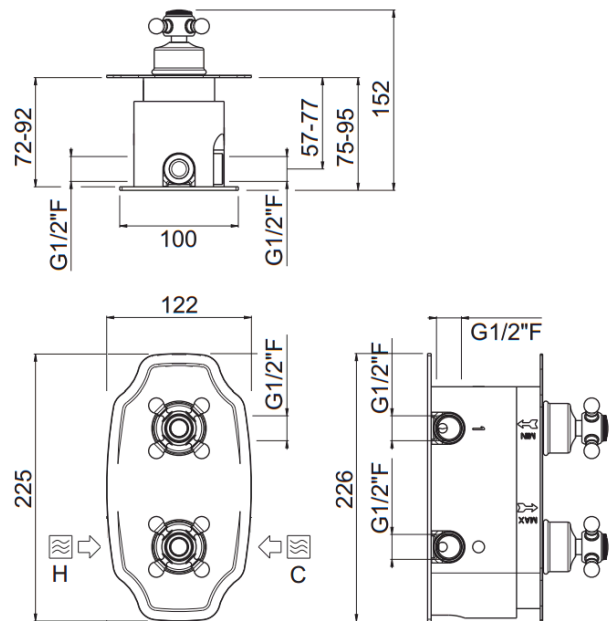

Colonial

Colonial 3way mixer
21335-CR

TECHNICAL INFORMATION

3 ways concealed vertical progressive mixer. Colonial plate and handles. CHROME

FEATURES

safe built-in

PICTURE

TECHNICAL DRAWING

SPARE PARTS

ORIC050
3 vie / ways

ORIC053
T°

FINISHINGS