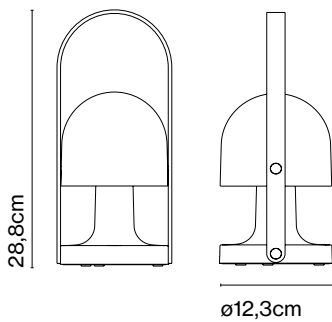

FollowMe

Inma Bermúdez

marset

FollowMe

FollowMe

LED 4,7W Warm light
Luminaire 135lm
Light Source 240lm
(included)

Battery:

5 hours in peak power
10 hours in half power
20 hours in a quarter power