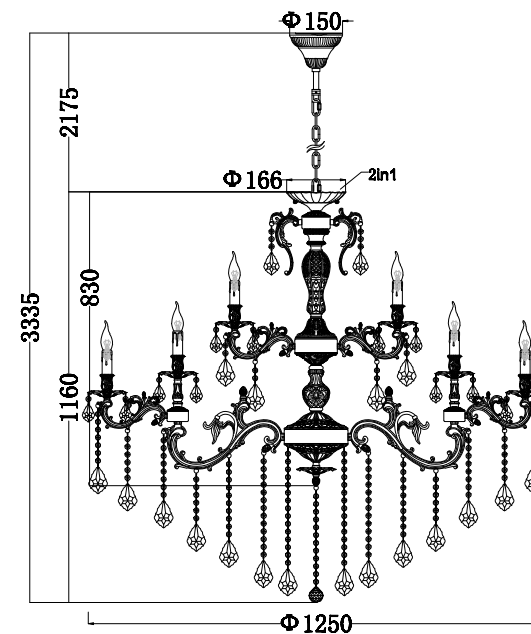

Instruction

DIA882-PL-30-G

CRYSTAL INSTRUCTION :

- A = 5pcs
- A1 = 5pcs
- A2 = 5pcs
- B = 6pcs
- B1 = 6pcs
- B2 = 6pcs
- C = 6pcs
- D = 16pcs
- D1 = 16pcs
- D2 = 8pcs
- D3 = 8pcs
- E = 16pcs
- E1 = 8pcs
- E2 = 8pcs
- F = 8pcs
- F1 = 8pcs
- F2 = 8pcs
- G = 8pcs
- G1 = 8pcs
- G2 = 8pcs
- H = 8pcs
- I = 8pcs
- J = 4pcs
- K = 1pcs
- L = 120pcs

DIA882-PL-30-G 尺寸图

30 x E14 (40W)

Model: DIA882-PL-30-G
Collection: Royal Classic
Series: Monica

Ceiling Lamps