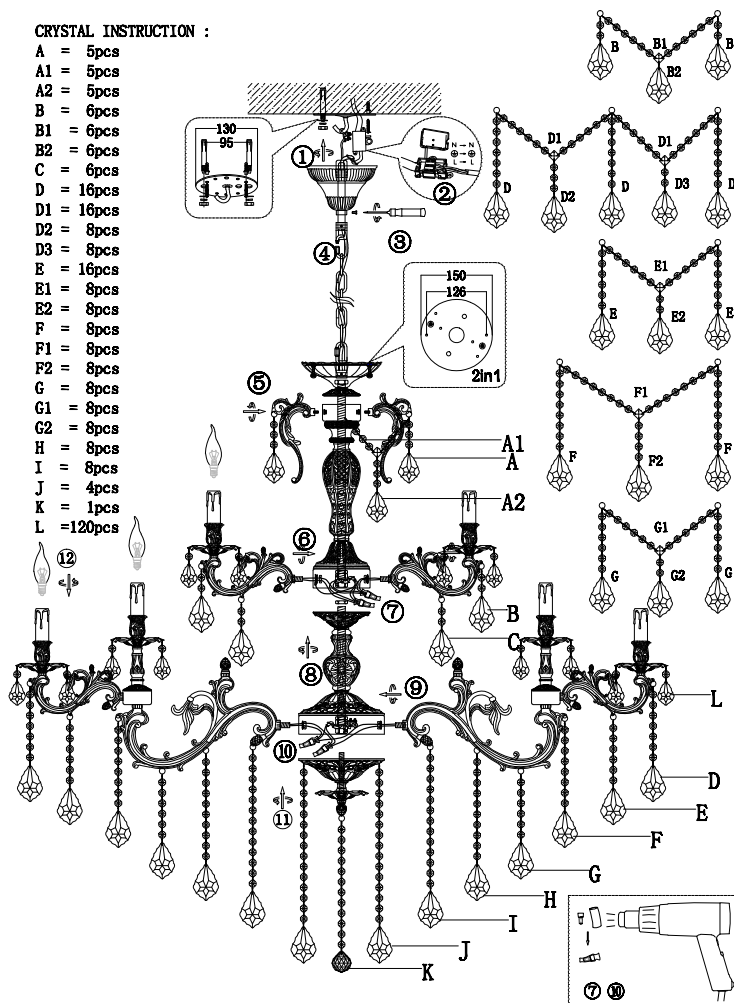

Instruction

DIA882-PL-30-G

CRYSTAL INSTRUCTION :

- A = 5pcs
- A1 = 5pcs
- A2 = 5pcs
- B = 6pcs
- B1 = 6pcs
- B2 = 6pcs
- C = 6pcs
- D = 16pcs
- D1 = 16pcs
- D2 = 8pcs
- D3 = 8pcs
- E = 16pcs
- E1 = 8pcs
- E2 = 8pcs
- F = 8pcs
- F1 = 8pcs
- F2 = 8pcs
- G = 8pcs
- G1 = 8pcs
- G2 = 8pcs
- H = 8pcs
- I = 8pcs
- J = 4pcs
- K = 1pcs
- L = 120pcs

DIA882-PL-30-G 尺寸图

30 x E14 (40W)

Model: DIA882-PL-30-G
Collection: Royal Classic
Series: Monica

Ceiling Lamps