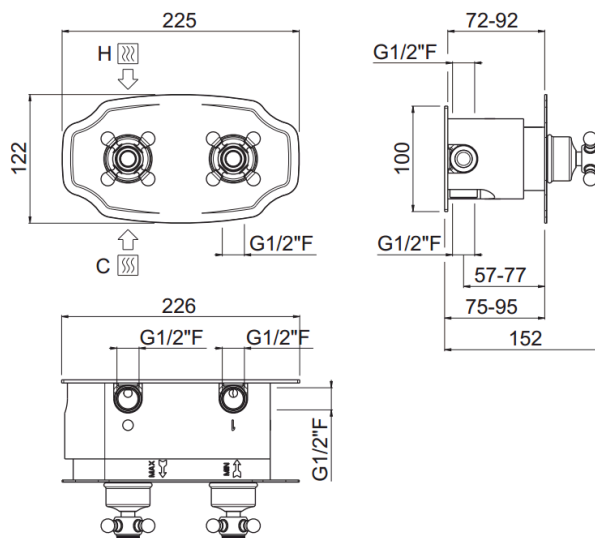

Colonial

Colonial 3way mixer
21335/O-CR

TECHNICAL INFORMATION

3 ways concealed horizontal progressive mixer. Colonial plate and handles. CHROME

FEATURES

safe built-in

PICTURE

TECHNICAL DRAWING

SPARE PARTS

ORIC050
3 vie / ways

ORIC053
T°

FINISHINGS