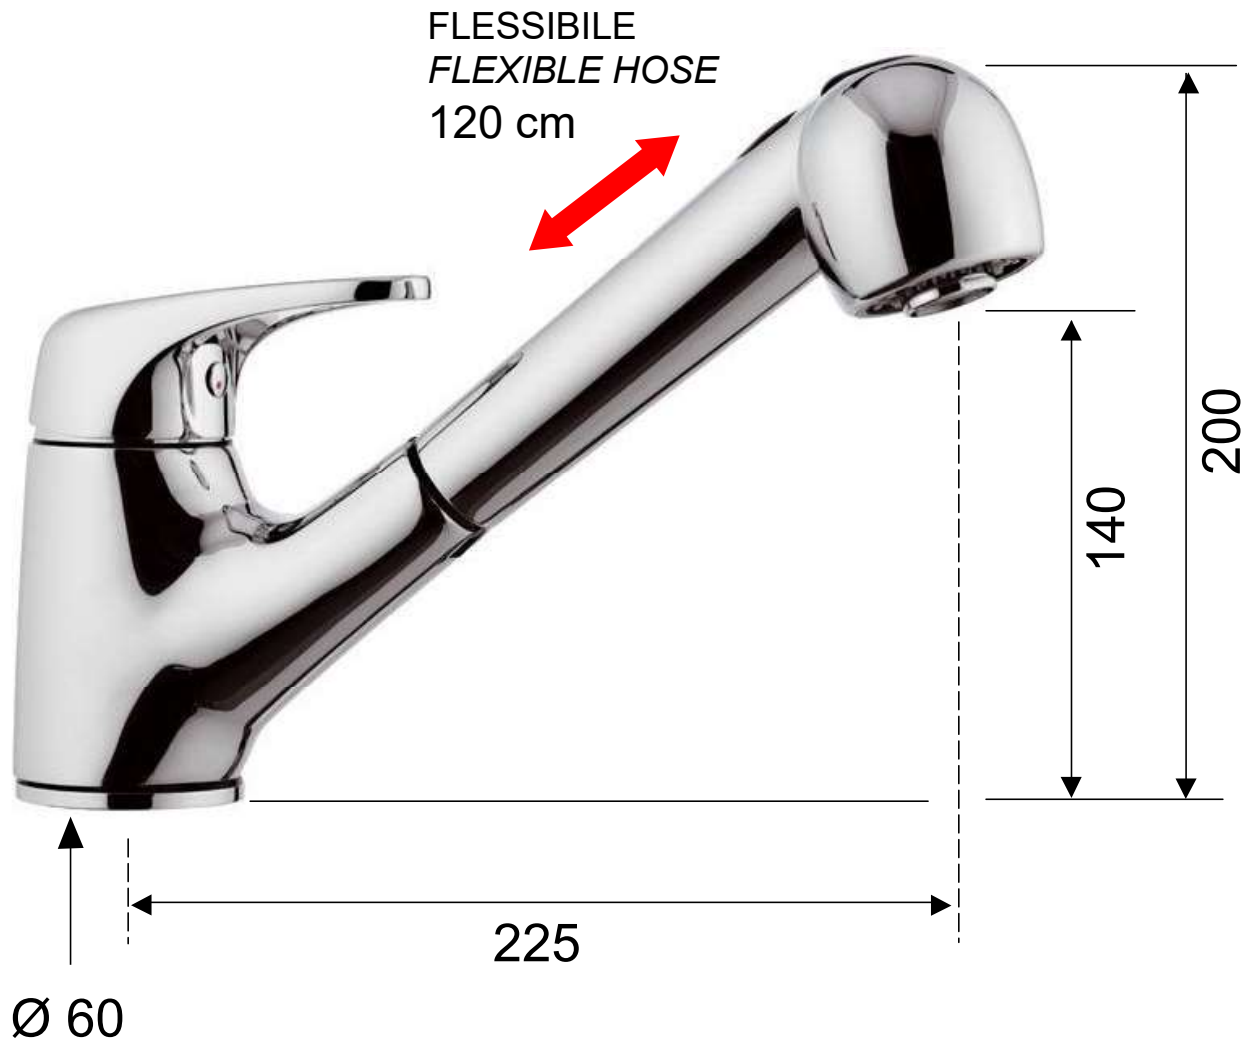

DANIEL

SCHEDA TECNICA TECHNICAL FEATURES

ART. COD.

ES5613

MATERIALI / MATERIALS

OTTONE CROMATO / CHROME PLATED BRASS

CROMATURA / CHROME PLATING

UNI EN 248