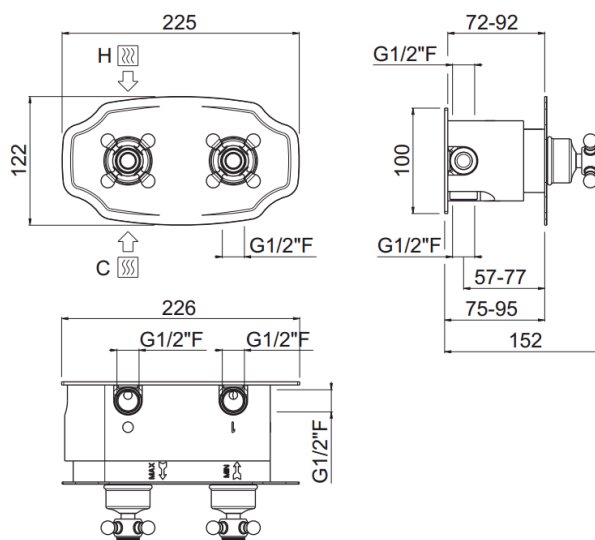

Colonial

Colonial 2way mixer
21325/O-CR

TECHNICAL INFORMATION

2 ways concealed horizontal progressive mixer. Colonial plate and handles. CHROME

PICTURE

SPARE PARTS

ORIC051
2 vie / ways

ORIC053
T°

FEATURES

safe built-in

TECHNICAL DRAWING

FINISHINGS