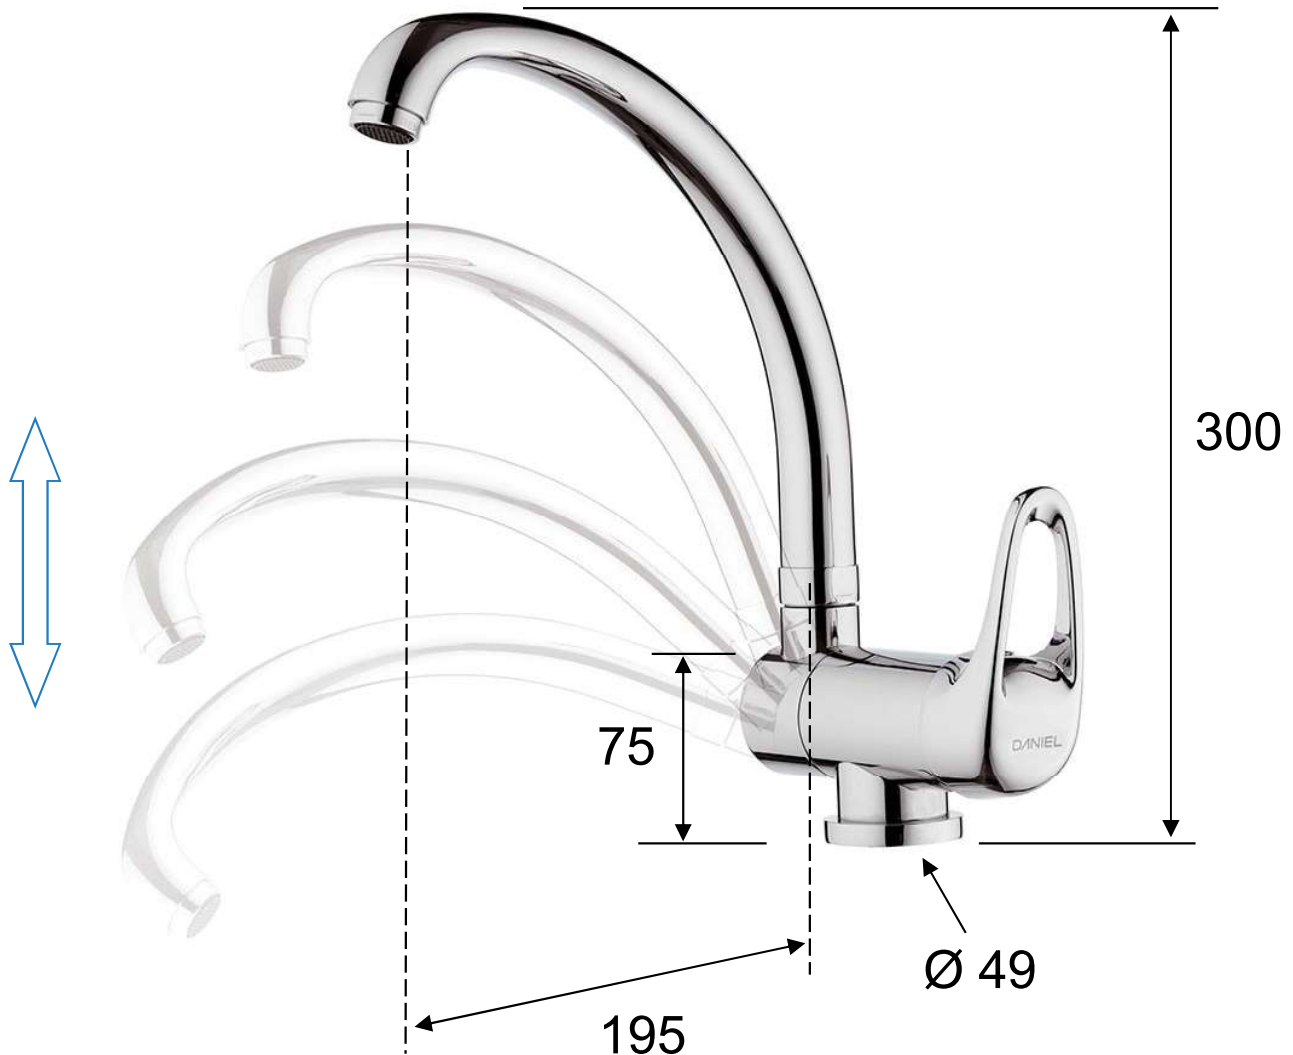

DANIEL

SCHEDA TECNICA TECHNICAL FEATURES

ART. COD.

ES5614R

MATERIALI / MATERIALS

OTTONE CROMATO / CHROME PLATED BRASS

CROMATURA / CHROME PLATING

UNI EN 248