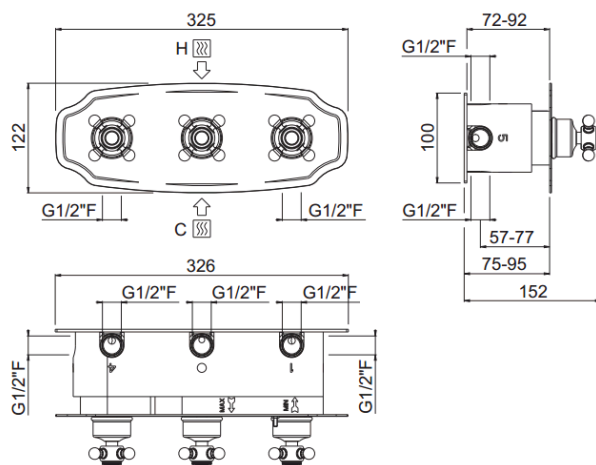

Colonial

Colonial 5way mixer
21355/O-CR

TECHNICAL INFORMATION

5 ways concealed horizontal mixer. Colonial plate and handles.
CHROME

PICTURE

SPARE PARTS

ORIC047
2 vie / ways

ORIC048
3 vie / ways

ORIC052
T°

FEATURES

safe built-in

TECHNICAL DRAWING

FINISHINGS