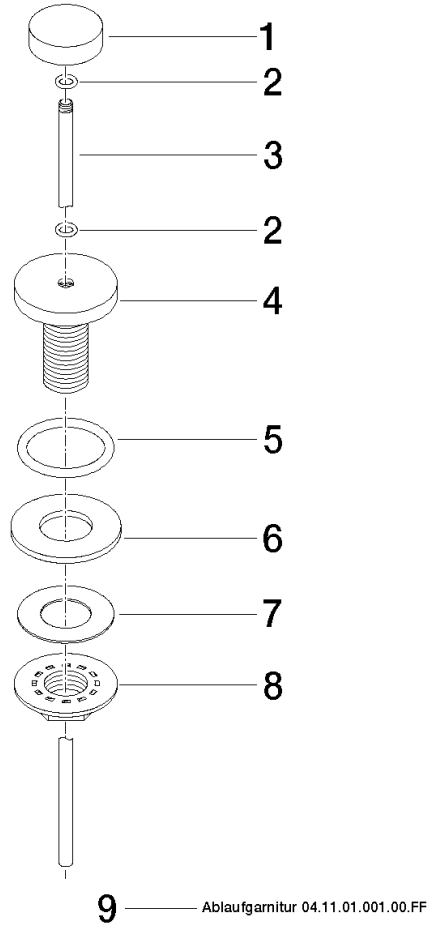

Basin Waste with knob for deck mounting 1 1/4" - Brushed Chrome

IMO

10 200 970

Fits: IMO, LULU, MADISON, MEM, TARA,
CL.1, LISSÉ, VAIA, META, CYO

	Brushed Chrome	10 200 970-93
	Chrome	10 200 970-00
	Brushed Platinum	10 200 970-06
	Platinum	10 200 970-08
	Durabronze (23kt Gold)	10 200 970-09
	Dark Chrome	10 200 970-19
	Light Gold	10 200 970-26
	Brushed Light Gold	10 200 970-27
	Brushed Durabronze (23kt Gold)	10 200 970-28
	Matte Black	10 200 970-33
	Brushed Bronze	10 200 970-42
	Brushed Champagne (22kt Gold)	10 200 970-46
	Champagne (22kt Gold)	10 200 970-47
	Brushed Dark Platinum	10 200 970-99

Basin Waste with knob for deck mounting 1 1/4" - Brushed Chrome

IMO

10 200 970

Only suitable for basins with an overflow.

10 200 970

mm [inches]

10 200 970

Product version from 10/1/2023

Parts for other finishes can be found here: [Chrome](#)

Basin Waste with knob for deck mounting 1 1/4" - Brushed Chrome

IMO

10 200 970

Spare parts list

Product version from 10/1/2023

No.	Item Number	Name	Quantity used	Delivery time
	09 21 33 001-93	handle	10	20