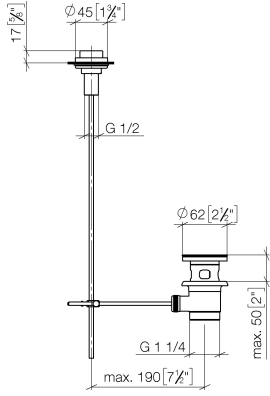

Basin Waste with knob for deck mounting 1 1/4" - Brushed Chrome

IMO

10 200 970

Fits: IMO, LULU, MADISON, MEM, TARA,
CL.1, LISSÉ, VAIA, META, CYO

	Brushed Chrome	10 200 970-93
	Chrome	10 200 970-00
	Brushed Platinum	10 200 970-06
	Platinum	10 200 970-08
	Durabronze (23kt Gold)	10 200 970-09
	Dark Chrome	10 200 970-19
	Light Gold	10 200 970-26
	Brushed Light Gold	10 200 970-27
	Brushed Durabronze (23kt Gold)	10 200 970-28
	Matte Black	10 200 970-33
	Brushed Bronze	10 200 970-42
	Brushed Champagne (22kt Gold)	10 200 970-46
	Champagne (22kt Gold)	10 200 970-47
	Brushed Dark Platinum	10 200 970-99

Basin Waste with knob for deck mounting 1 1/4" - Brushed Chrome

IMO

10 200 970

Only suitable for basins with an overflow.

10 200 970

mm [inches]

10 200 970

Product version from 10/1/2023

Parts for other finishes can be found here: [Chrome](#)

Basin Waste with knob for deck mounting 1 1/4" - Brushed Chrome

IMO

10 200 970

Spare parts list

Product version from 10/1/2023

No.	Item Number	Name	Quantity used	Delivery time
	09 21 33 001-93	handle	10	20