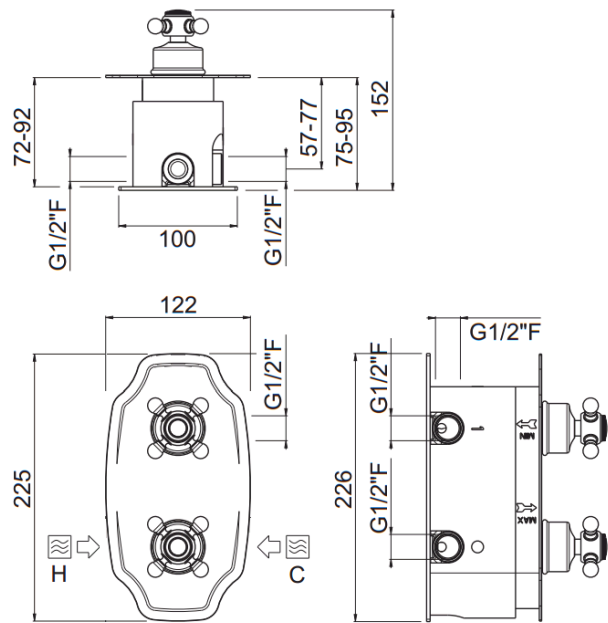

Colonial

Colonial 2way mixer
21325-CR

TECHNICAL INFORMATION

2 ways concealed vertical progressive mixer. Colonial plate and handles. CHROME

PICTURE

SPARE PARTS

ORIC051
2 vie / ways

ORIC053
T°

FEATURES

safe built-in

TECHNICAL DRAWING

FINISHINGS