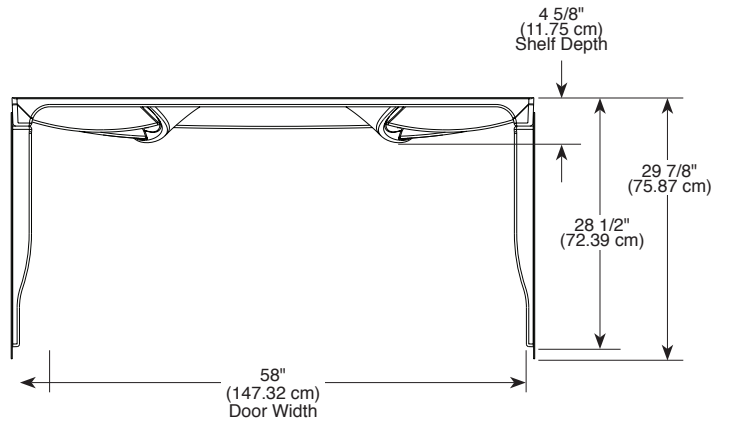

COMPLIES WITH:

- CSA B45.5/APMO Z 124

Delta Faucet Company

55 E. 111th Street, Indianapolis, IN 46280
350 South Edgeware Road, St. Thomas, ON N5P 4L1
© 2020 Delta Faucet Company