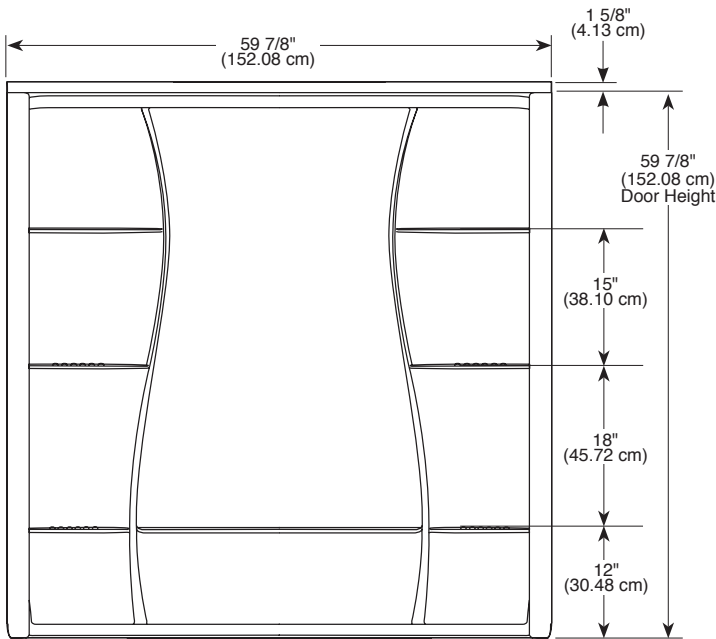

COMPLIES WITH:

- CSA B45.5/APMO Z 124

Delta Faucet Company

55 E. 111th Street, Indianapolis, IN 46280
350 South Edgeware Road, St. Thomas, ON N5P 4L1
© 2020 Delta Faucet Company