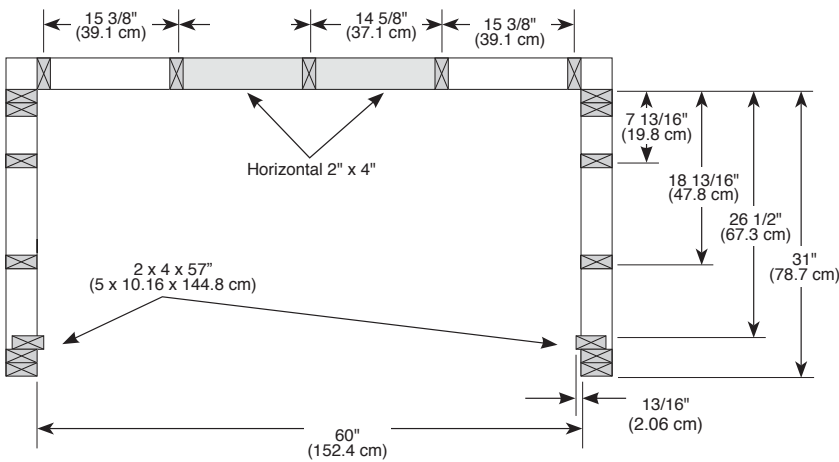

COMPLIES WITH:

- CSA B45.5/APMO Z 124

Delta Faucet Company

55 E. 111th Street, Indianapolis, IN 46280
350 South Edgeware Road, St. Thomas, ON N5P 4L1
© 2020 Delta Faucet Company