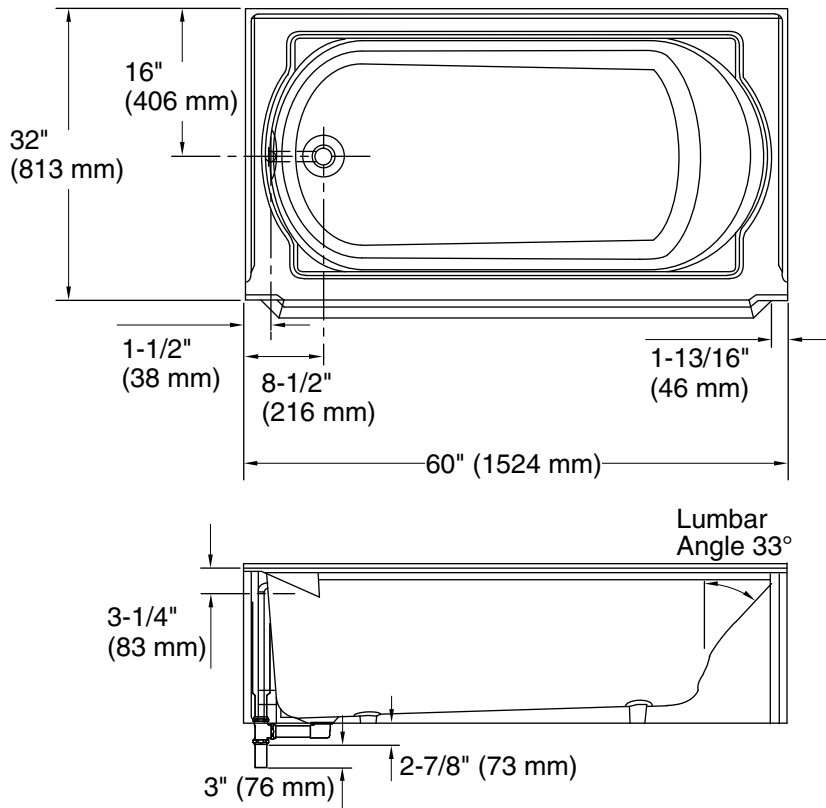

No change in measurements if connected with drain illustrated. (K-7161-AF)