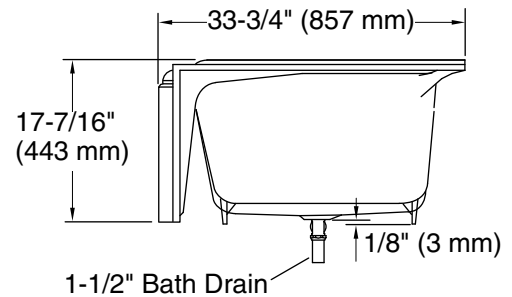

Technical Information

All product dimensions are nominal.

Installation:	Three-wall alcove
Drain location:	Left
Basin area, bottom:	45" x 23" (1143 mm x 584 mm)
Basin area, top:	54" x 25" (1372 mm x 635 mm)
Weight:	390 lbs (176.9 kg)
Minimum floor load:	61 lbs/ft ² (297.8 kg/m ²)
Water depth:	11-5/8" (295 mm)
Water capacity:	52 gal (196.8 L)
Minimum flat for door:	2" (51 mm)