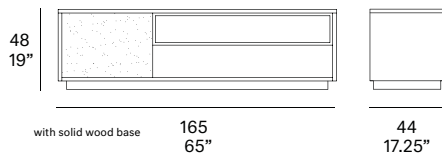

indoor

Basic

1-door TV module / mueble TV 1 puerta

Studio expormim, 2012

T311 R

TV module made of solid wood from European oaks. Possibility to customize the front of the door by using three types of Kerlite® porcelanic finish as well as different lacquered finishes for the shelf modules. There are three options for the legs: solid wood base, solid wood legs and metallic legs. The collection is also available in European oak veneer.

Shipment details

TV module

Qty	1 tv module (1 box)
Volume	0,44 m3 / 15.54 ft3
Gross weight	52 kg / 115 lb
Net weight	47 kg / 104 lb
Item dimensions (width x depth x height)	165 x 44 x 48 cm 65" x 17.25" x 19"

Optional legs

Qty	1 leg frame (1 box)
Volume	0,13 m3 / 4.59 ft3
Gross weight - Solid wood	14 kg / 31 lb
Net weight -Solid wood	11 kg / 24 lb
Gross weight - Metallic legs	17 kg / 37 lb
Net weight - Metallic legs	14 kg / 31 lb
Item dimensions with legs (width x depth x height)	165 x 44 x 57 cm 65" x 17.25" x 22"