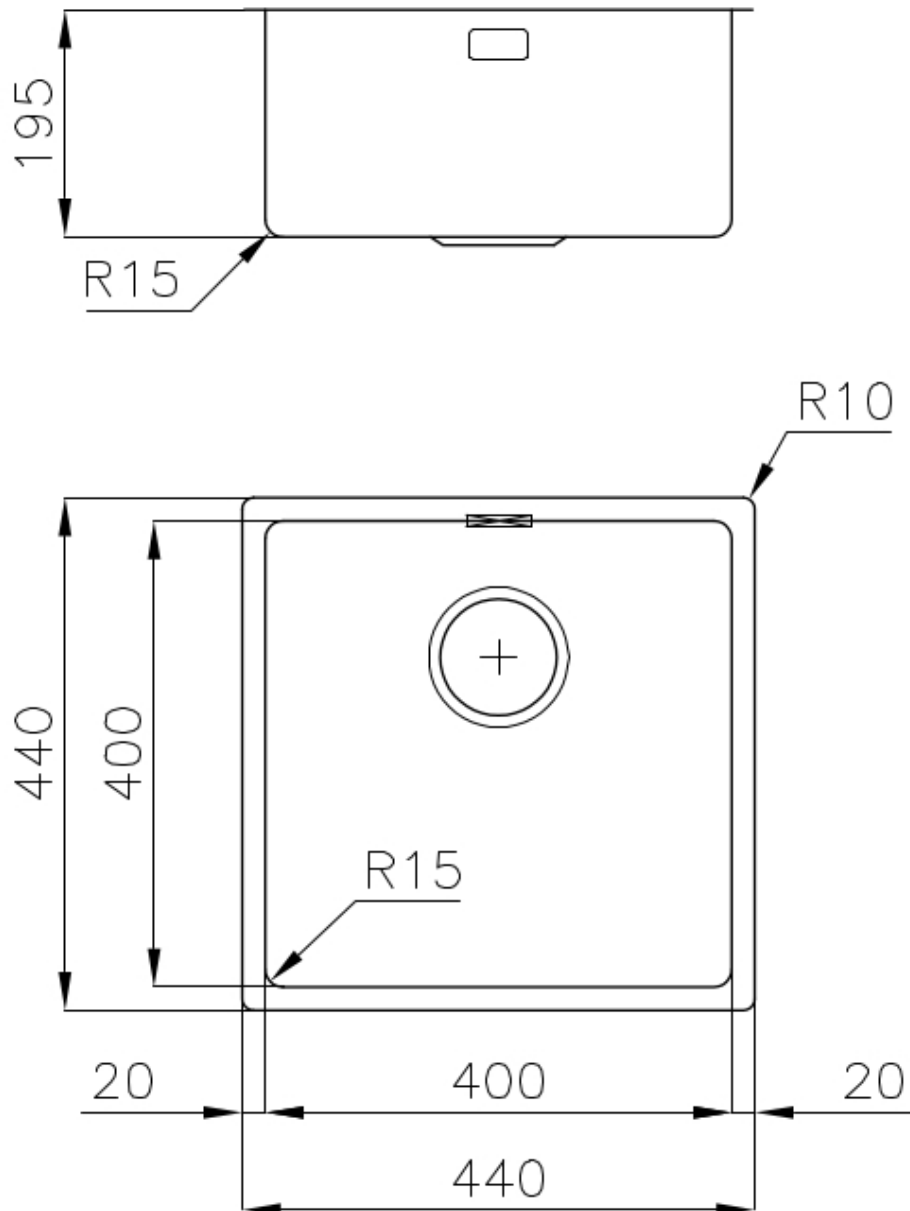

Base 45 cm

Edge/Installation Type Undermount

Dimensions 440x440 mm

Standard fittings Fixing hooks, gasket, drain, overflow and siphon, boxed packing

Mixer holes No standard holes

Built-in hole	View technical data sheet (for all Flush-mount / Top-mount models and Under-mount models)
Drainer	No
Width	44 cm
Bowl dimension	400x400mm
Number of bowls	1 bowl
Waste fitting	3,5" drain

TECHNICAL DATA

Cut out size
Dimensioni per foratura top

GALLERY

OPTIONAL ACCESSORIES

Cestello inox 8612 000

Glass chopping board 8631 300

HPDE Chopping board 8657 001

HPDE Twin chopping board 8644 101