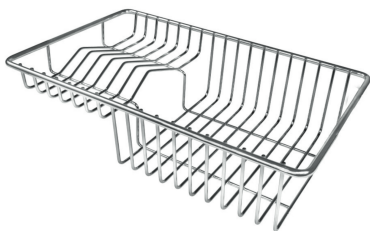

FEATURES

VINTAGE PVD	The prestigious PVD finish combines with the care for detail of the Vintage finish, to create a combination of unique elegance.
Copper	The Copper finish is obtained by treating steel with a physical process called PVD (Physical Vacuum Deposition) which deposits particles of noble metals on the surface. The result is a unique and refined aesthetic effect, and an improvement of the mechanical properties of the steel which is more resistant to impact and scratches.
Basket 3,5" waste fitting	The drain is equipped with a large 3.5" drain, with the practical basket cap that prevents the discharge of solid parts. The 3.5 "drain allows the use of the Foster waste-disposer, compatible with all models.
High thickness	1mm thick steel. A significant thickness, which guarantees the maximum sturdiness and durability.
Perimetral overflow	The overflow is always a security on the Foster sinks that prevents the overflow of water in case of oversights. The perimeter drain solution improves aesthetics thanks to its square and essential shape.
Small radius	Bowls with squared shapes with a modern design and an increased capacity, for a minimal aesthetics connected with an extreme practicality.

TECHNICAL DATA

Cut out size
Dimensioni per foratura top

GALLERY

OPTIONAL ACCESSORIES

Cestello inox 8612 000

Glass chopping board 8631 300

HPDE Chopping board 8657 001

HPDE Twin chopping board 8644 101

Iroko-wood chopping board with stainless steel colander 8644 042

Iroko-wood sliding chopping board 8644 041

Iroko-wood twin chopping board 8644 004

Stainless steel colander 8154 000

Stainless steel plate rack 8100 154

Stainless steel plate rack 8100 303

White basket 8612 100

White bowl 8153 100

Graters kit with ring-holder and food collection tray 8159 101

Stainless steel perforated tray 8151 000

Stainless steel plate rack 8100 201