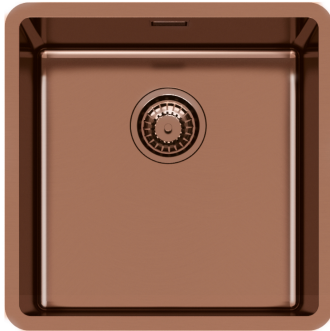

Sink KE - R15 Vintage Copper 2156 888

Sinks

Code: 2156 888

DETAILS

Coloring Copper

Finish PVD

Material AISI 304 stainless steel

Texture Vintage

Base 45 cm

Edge/Installation Type Undermount

Dimensions 440x440 mm

Standard fittings Fixing hooks, gasket, drain, overflow and siphon, boxed packing

Mixer holes No standard holes

Built-in hole	View technical data sheet (for all Flush-mount / Top-mount models and Under-mount models)
Drainer	No
Width	44 cm
Bowl dimension	400x400mm
Number of bowls	1 bowl
Waste fitting	3,5" drain

FEATURES

VINTAGE PVD	The prestigious PVD finish combines with the care for detail of the Vintage finish, to create a combination of unique elegance.
Copper	The Copper finish is obtained by treating steel with a physical process called PVD (Physical Vacuum Deposition) which deposits particles of noble metals on the surface. The result is a unique and refined aesthetic effect, and an improvement of the mechanical properties of the steel which is more resistant to impact and scratches.
Basket 3,5" waste fitting	The drain is equipped with a large 3.5" drain, with the practical basket cap that prevents the discharge of solid parts. The 3.5 "drain allows the use of the Foster waste-disposer, compatible with all models.
High thickness	1mm thick steel. A significant thickness, which guarantees the maximum sturdiness and durability.
Perimetral overflow	The overflow is always a security on the Foster sinks that prevents the overflow of water in case of oversights. The perimeter drain solution improves aesthetics thanks to its square and essential shape.
Small radius	Bowls with squared shapes with a modern design and an increased capacity, for a minimal aesthetics connected with an extreme practicality.