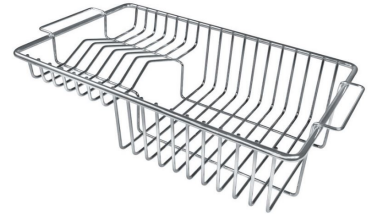

Iroko-wood chopping board with stainless steel colander 8644 042

Iroko-wood sliding chopping board 8644 041

Iroko-wood twin chopping board 8644 004

Stainless steel colander 8154 000

Stainless steel plate rack 8100 154

Stainless steel plate rack 8100 303

White basket 8612 100

White bowl 8153 100

Graters kit with ring-holder and food collection tray 8159 101

Stainless steel perforated tray 8151 000

Stainless steel plate rack 8100 201