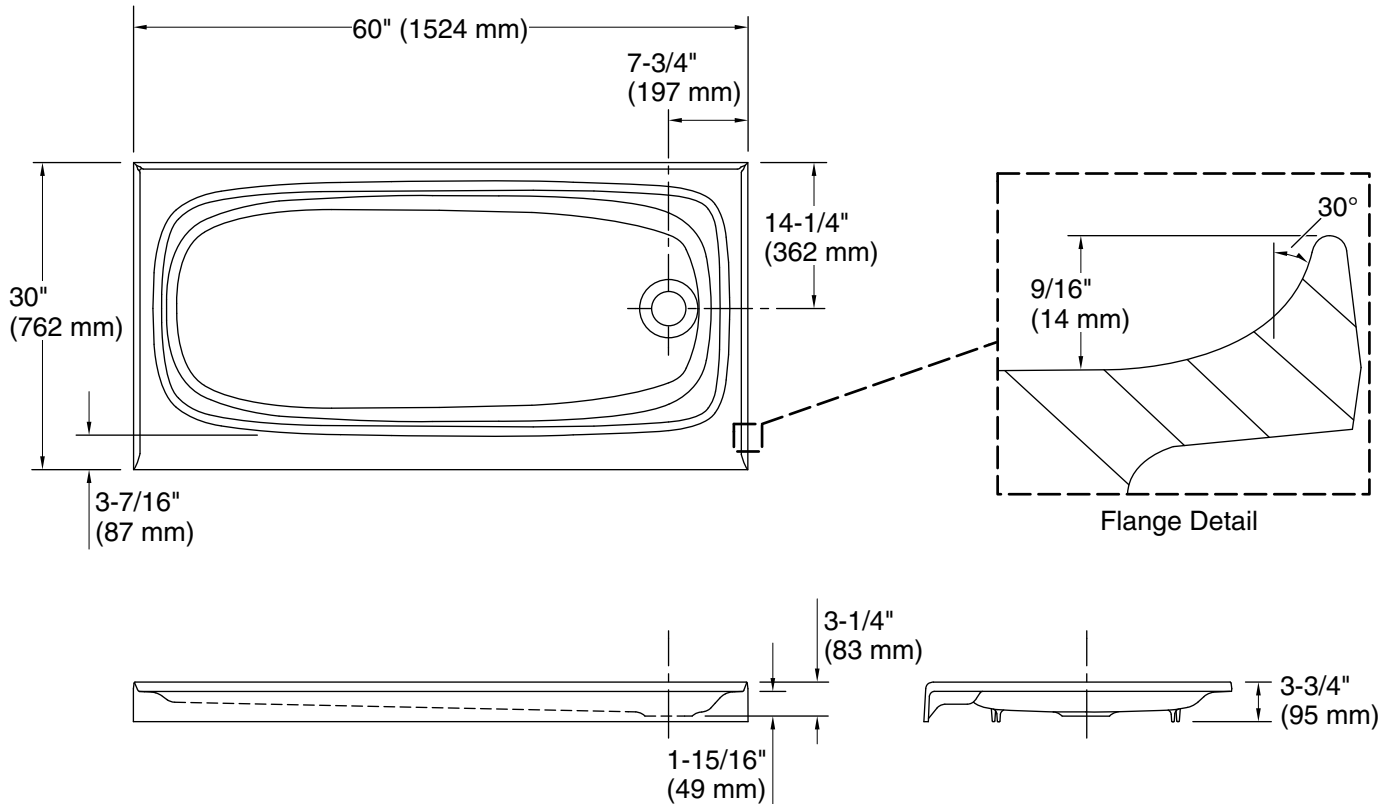

### Technical Information

All product dimensions are nominal.

Installation:	Three-wall alcove
Drain location:	Right
Weight:	193 lbs (87.5 kg)
Minimum floor load:	40 lbs/ft <sup>2</sup> (195.3 kg/m <sup>2</sup> )