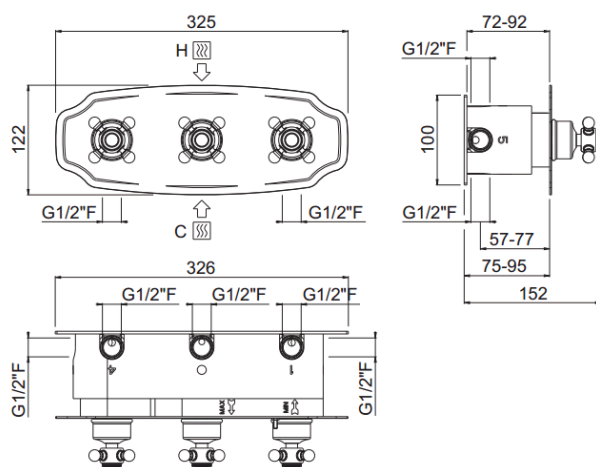

Colonial

Colonial 4way mixer
21345/O-CR

TECHNICAL INFORMATION

4 ways concealed horizontal mixer. Colonial plate and handles.
CHROME

PICTURE

SPARE PARTS

ORIC047
2 vie / ways

ORIC052
T°

FEATURES

safe built-in

TECHNICAL DRAWING

FINISHINGS