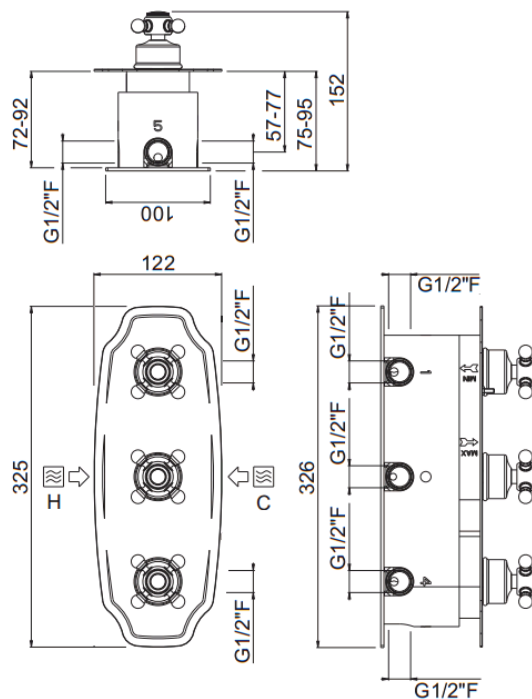

Colonial

Colonial 4way mixer
21345-CR

TECHNICAL INFORMATION

4 ways concealed vertical mixer. Colonial plate and handles.
CHROME

PICTURE

SPARE PARTS

ORIC047
2 vie / ways

ORIC052
T°

FEATURES

safe built-in

TECHNICAL DRAWING

FINISHINGS