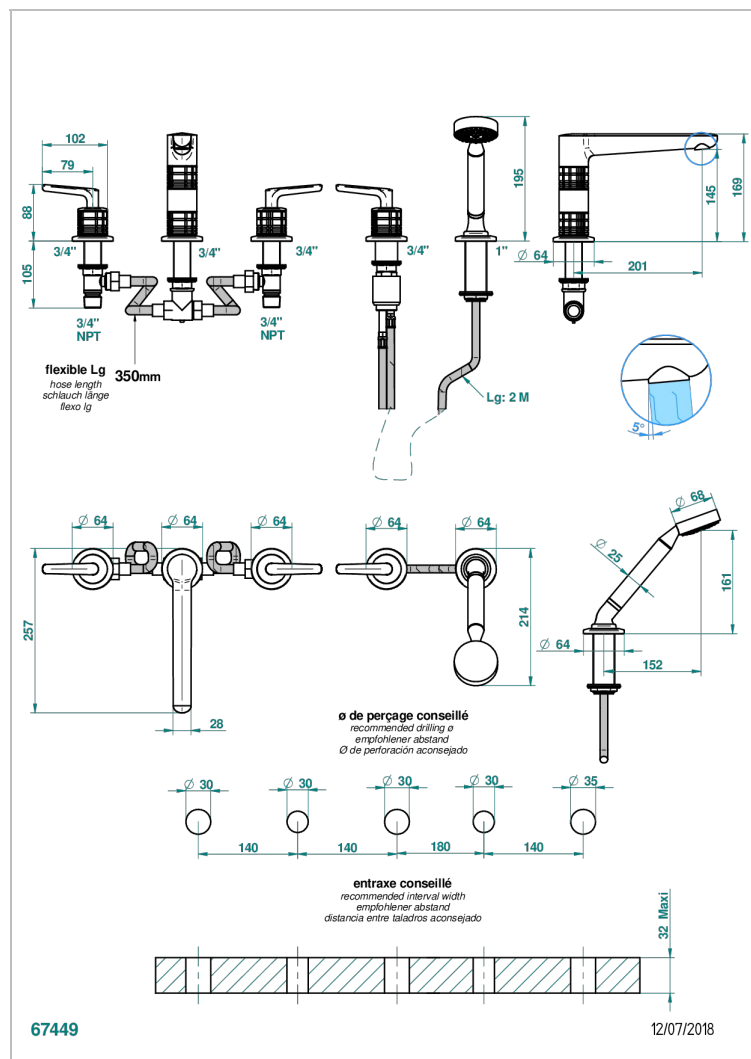

SYSTEM METAL QUADRILLE C РУКОЯТКАМИ

G9F-1132H

Bath/shower set with high spout, 2 x 3/4" valves, rim mounted ceramic mixer tap with progressive cartridge & rim mounted handshower set

ХАРАКТЕРИСТИКИ

- System métal quadrillé с рукоятками
- Bath/shower set with high spout, 2 x 3/4" valves, rim mounted ceramic mixer tap with progressive cartridge & rim mounted handshower set