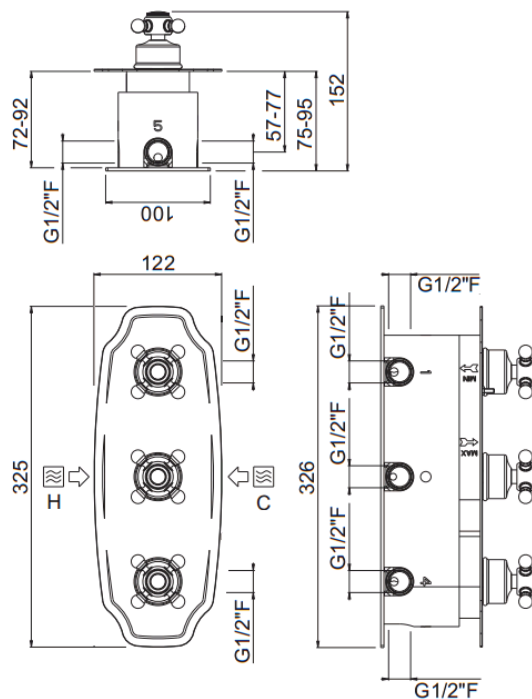

Colonial

Colonial 6way mixer
21365-CR

TECHNICAL INFORMATION

6 ways concealed vertical mixer. Colonial plate and handles.
CHROME

PICTURE

SPARE PARTS

ORIC048
3 vie / ways

ORIC052
T°

FEATURES

safe built-in

TECHNICAL DRAWING

FINISHINGS