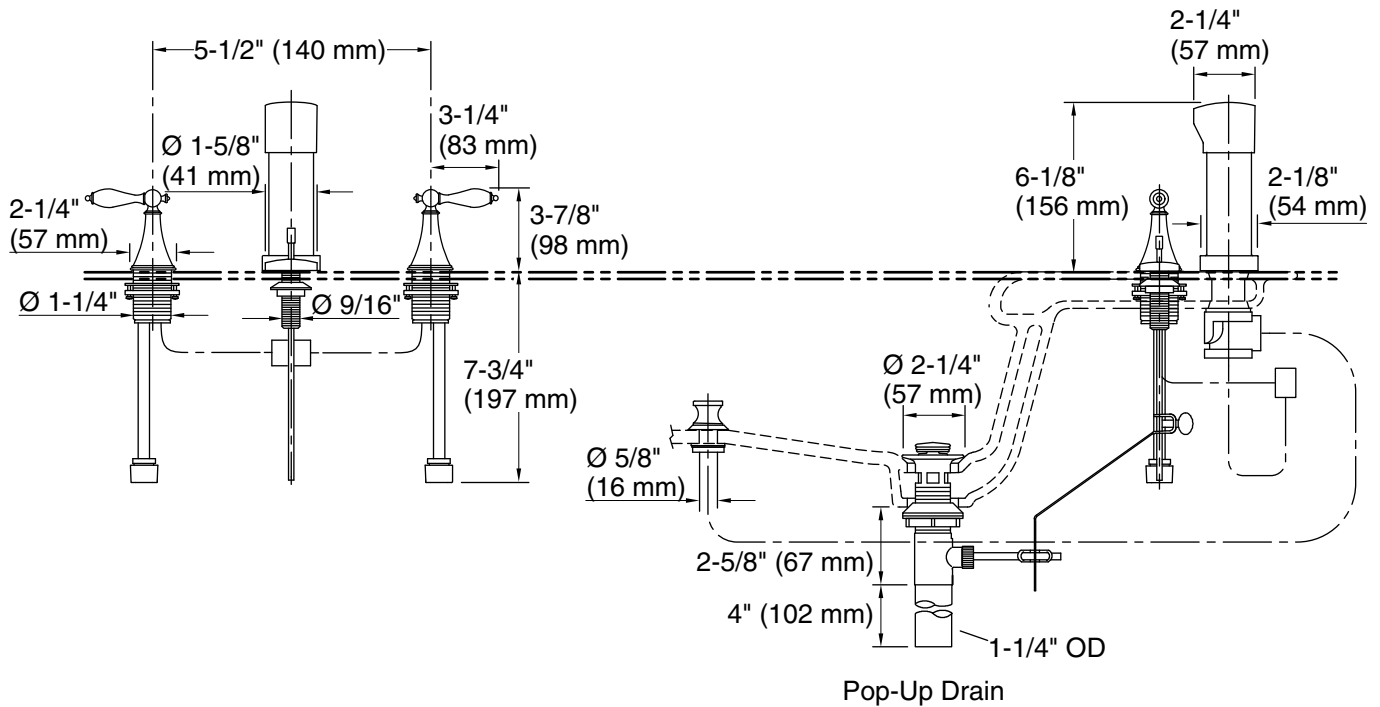

Features

- Flexible connections for easy installation.
- Quarter-turn washerless ceramic disc valves.
- Pop-up drain with lift rod and tailpiece.
- Fixture-mount transfer valve/vacuum breaker.
- Vertical spray.
- Traditional handles.
- Available with contrasting or matching finish lift knob, drain, and handle caps and ends.

Material

- Brass construction.
- Brass valve bodies.

Recommended Products/Accessories

- K-23726 Drain treatment
- K-23723 Faucet cleaner

Codes/Standards

- ASME A112.18.1/CSA B125.1
- ASSE 1001

KOHLER® Faucet Lifetime Limited Warranty

Technical Information

All product dimensions are nominal.

Notes

Install this product according to the installation instructions.