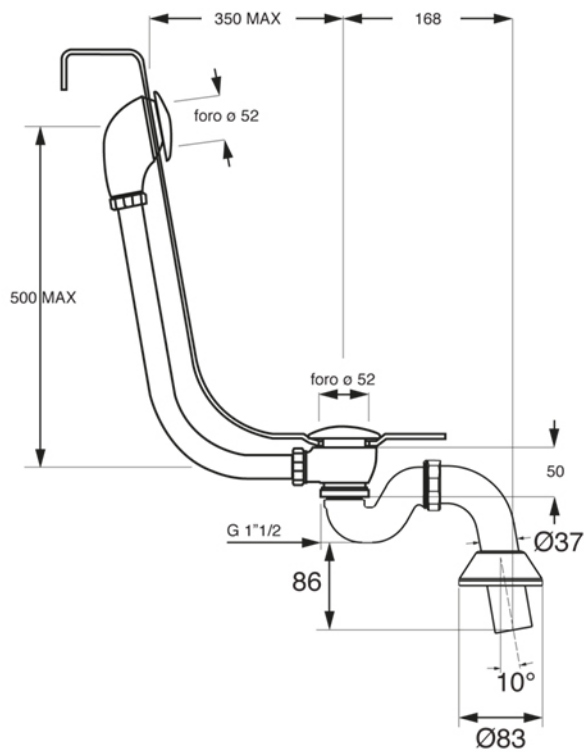

Altezza vasca da bordo a pavimento	
The height from the bath tap platform to the bottom of the floor	
Space Age	610
Ball & Claw	645

ACRYLIC BATHTUB Collection	
Code	Description
9301	Acrylic bathtub 1650mm White
9308-C	Set feet Space Age Chrome
9309	White
9310	Black
9316	Set feet Ball & Claw Black
9317	White
9318-C	Chrome

Verona - Italy
 tel. +39 045 8006917
 fax. +39 045 8020111
 gentry-home.com

ACRYLIC BATHTUB Collection	
Code	Description
0200-C 0201-I/N/O/OR 0201-B/ND/R	<p>Traditional bath waste with drain stopper up and down, overflow complete with exposed pipes for floor connector and siphon</p> <p>Chrome Incalux, Nickel, Dark Gold, Rose Gold Bronze, Dark Nickel, Copper</p>