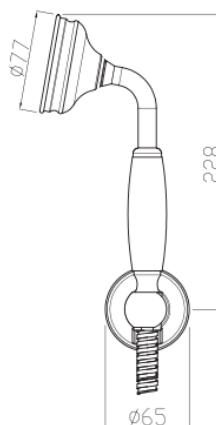

Colonial

Duplex Colonial
64511RES-CR

TECHNICAL INFORMATION

Duplex composed of: brass colonial single jet shower with resin handle, non-liming, inspectable and serviceable; brass fixed build-in colonial holder 1/2" MM; Brass double spiral flexible hose, cm 150. CHROME

FEATURES

Rain jet

Non-liming

PICTURE

TECHNICAL DRAWING

SPARE PARTS

FINISHINGS