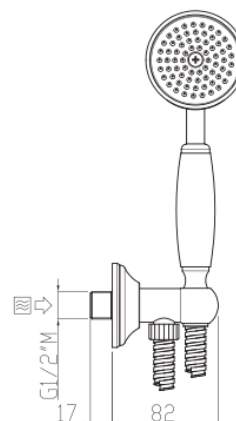

Colonial

Duplex Colonial
64511RES-CR

TECHNICAL INFORMATION

Duplex composed of: brass colonial single jet shower with resin handle, non-liming, inspectable and serviceable; brass fixed build-in colonial holder 1/2" MM; Brass double spiral flexible hose, cm 150. CHROME

FEATURES

Rain jet

Non-liming

PICTURE

TECHNICAL DRAWING

SPARE PARTS

FINISHINGS