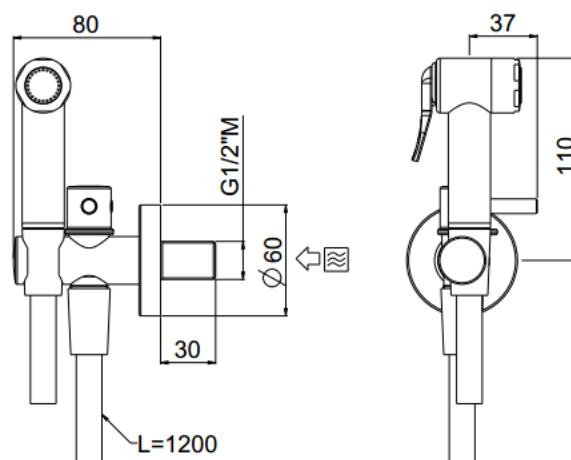

Mini

Mini single water
19100/C-120-CR

TECHNICAL INFORMATION

Exposed single tap with safety stop system. Brass push lever shower with interchangeable filter and the drip-less system. Smooth double anti-torsion PVC flexible hose 120 cm. CHROME

FEATURES

Rain jet

Getto idromassaggio

double anti-torsion

water stop system

dripless

PICTURE

TECHNICAL DRAWING