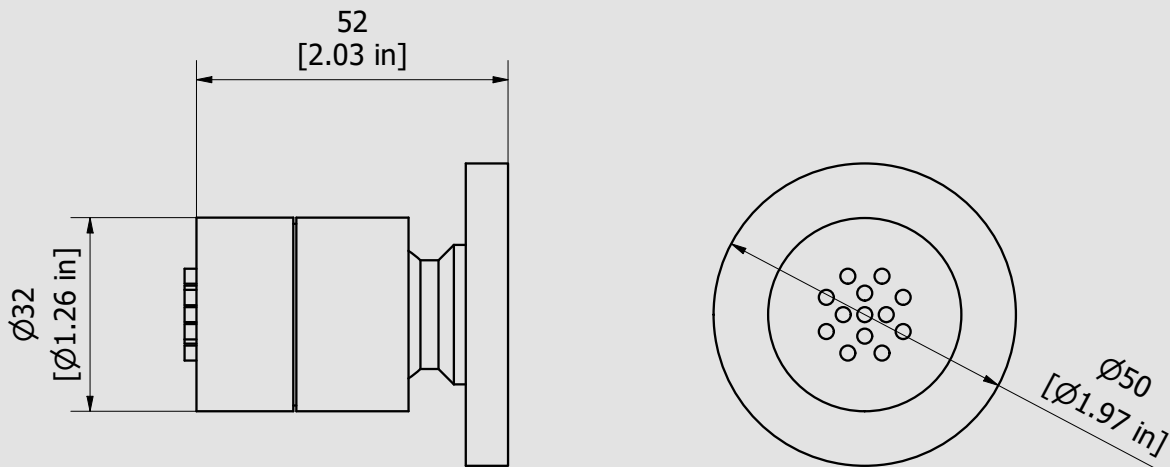

### SH031

Description

Round body - jet

Box Dimensions

280x130x70 mm

Weight

0.2 kg

Finishes

Dimensions

Cartridge

-

Threaded fitting

-

Aerator

-

Flow Rate (+/-10%)