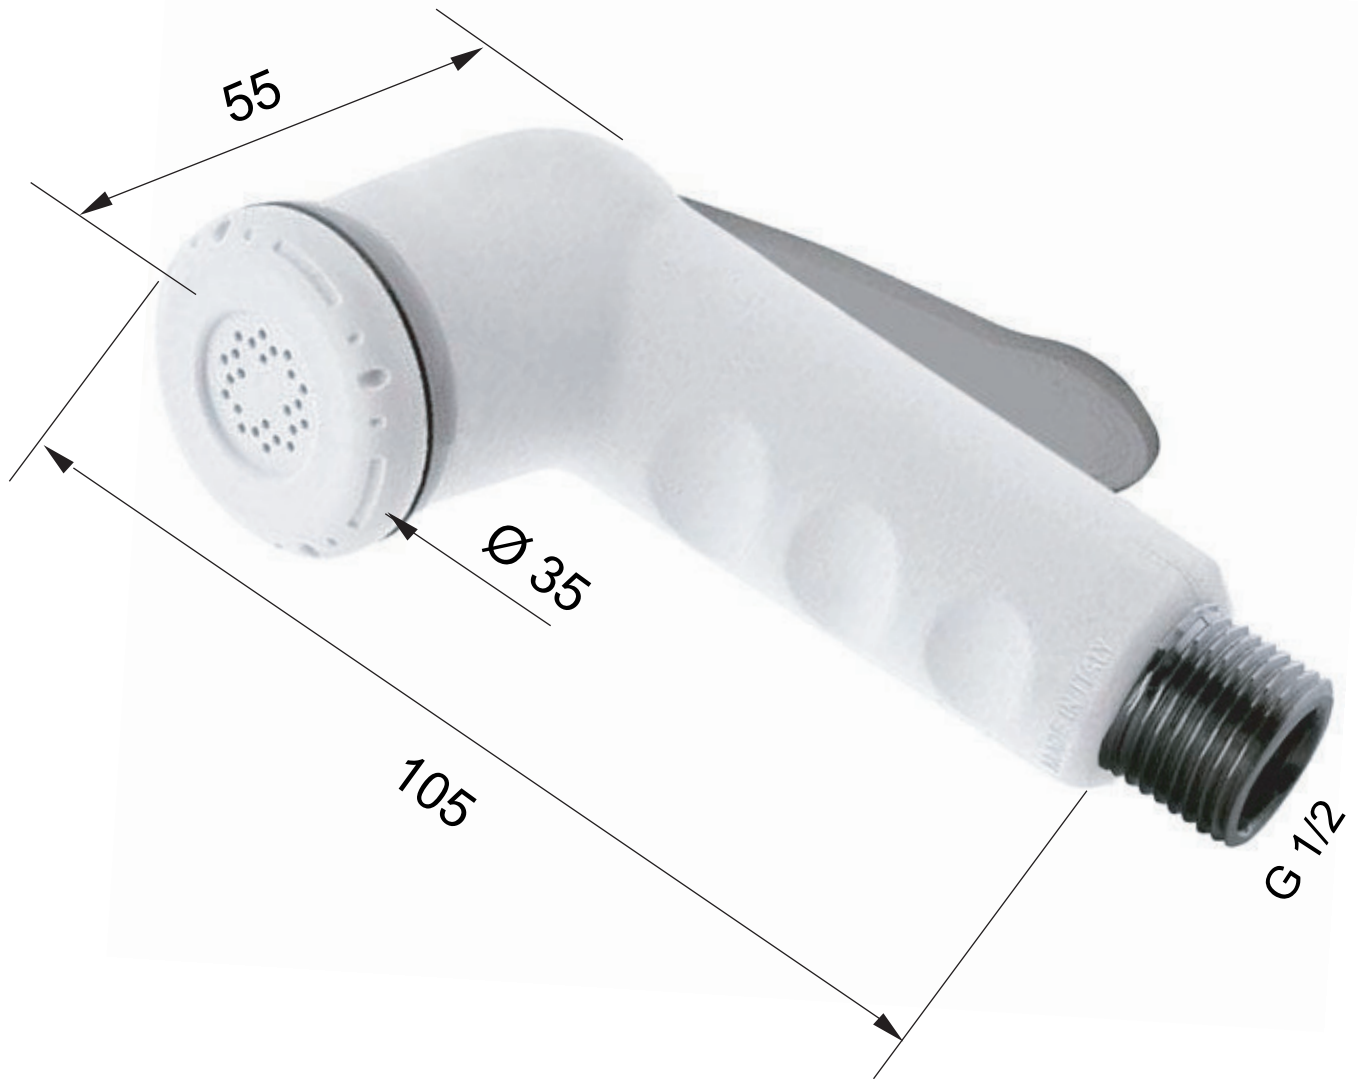

DANIEL

SCHEDA TECNICA TECHNICAL FEATURES

ART. COD.

1001DC

MATERIALI / MATERIALS

ABS