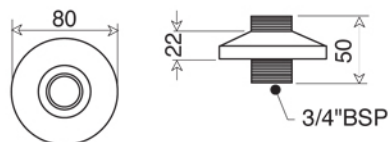

fissaggio a muro

BERKELEY Collection	
Code	Description
8360-C 8361-I/N/O/OR 8361-B/ND/R	<b>Berkeley wall mounted bath mixer</b> <b>White</b> Chrome Incalux, Nickel, Dark Gold, Rose Gold Bronze, Dark Nickel, Copper
8360-B-C 8361B-I/N/O/OR 8361B-B/ND/R	<b>Black</b> Chrome Incalux, Nickel, Dark Gold, Rose Gold Bronze, Dark Nickel, Copper