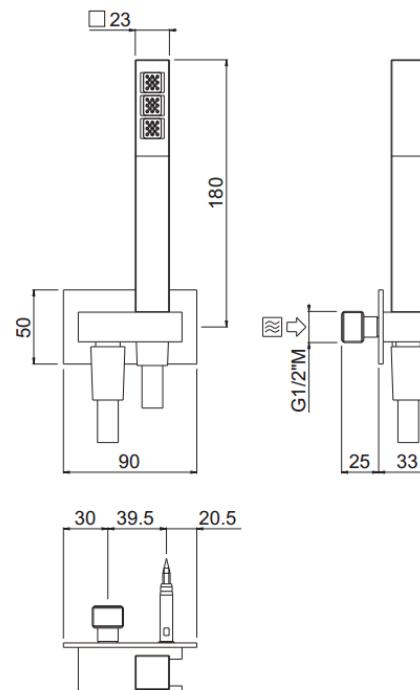

Square

Duplex Square
65545-CR

TECHNICAL INFORMATION

Duplex composed of: ABS single jet shower, non-liming, inspectable and serviceable; brass fixed build-in rectangular holder 1/2"MM; double anti-torsion flexible hose in smooth PVC, cm 150. CHROME

FEATURES

Rain jet

Non-liming

double anti-torsion

PICTURE

SPARE PARTS

TECHNICAL DRAWING

FINISHINGS