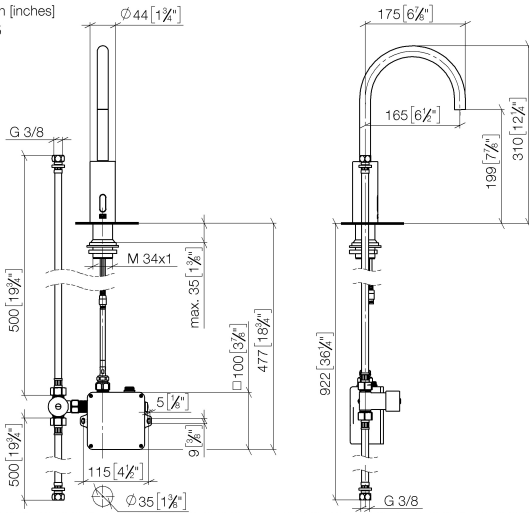

Washstand fitting with electronic opening and closing function without pop-up waste - Brushed Champagne (22kt Gold)

TARA

44 521 660

Fits: TARA, META

- 165mm projection
- Infrared sensor technology
- height of mixer 310 mm
- height up to aerator 199 mm
- hole diameter 35 mm
- fixed spout
- max. flow 5.7 l/min
- circular, air-enriched flow
- suitable for thermal disinfection
- Automatic shut-off after pre-set time is reached
- Indirect temperature control (undercounter)
- Control box included
- Adjustable sensor detection range
- Battery or plug-in power supply operated (batteries not included)
- 4x AA (1.5V) batteries required
- lead-free
- 1x screw-in M 8 x 1 pressure hose, leak-tested
- This product can help a building meet the requirements of Green Building Rating Systems, e.g. LEED®, BREEAM®, DGNB
- WRAS 2211011

Washstand fitting with electronic opening and closing function without pop-up waste - Brushed Champagne (22kt Gold)

TARA

44 521 660

mm [inches]

1:5

Flow rate chart

Codes & Standards

DIN 4109

EN 1717

Executive Order
no. 1007

ISO 3822

Scottish Water
Byelaws

UK Water Supply
Regulations

Ü-Zeichen

Washstand fitting with electronic opening and closing function without pop-up
waste - Brushed Champagne (22kt Gold)

TARA

44 521 660

Spare parts list

Product version from 10/1/2023

No.	Item Number	Name	Quantity used	Delivery time
	09 29 03 126 90	aerator	8	2