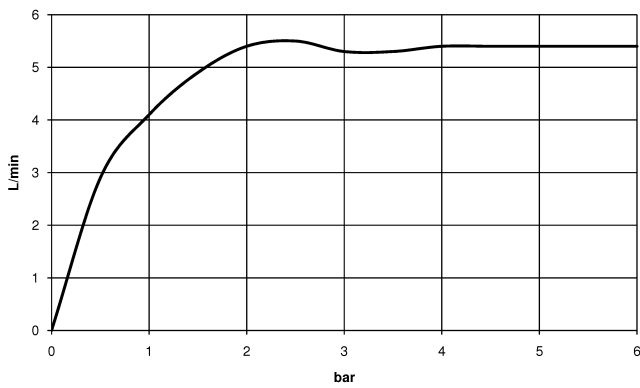

Washstand fitting with electronic opening and closing function without pop-up waste - Brushed Champagne (22kt Gold)

TARA

44 521 660

Fits: TARA, META

- 165mm projection
- Infrared sensor technology
- height of mixer 310 mm
- height up to aerator 199 mm
- hole diameter 35 mm
- fixed spout
- max. flow 5.7 l/min
- circular, air-enriched flow
- suitable for thermal disinfection
- Automatic shut-off after pre-set time is reached
- Indirect temperature control (undercounter)
- Control box included
- Adjustable sensor detection range
- Battery or plug-in power supply operated (batteries not included)
- 4x AA (1.5V) batteries required
- lead-free
- 1x screw-in M 8 x 1 pressure hose, leak-tested
- This product can help a building meet the requirements of Green Building Rating Systems, e.g. LEED®, BREEAM®, DGNB
- WRAS 2211011

Washstand fitting with electronic opening and closing function without pop-up waste - Brushed Champagne (22kt Gold)

TARA

44 521 660

mm [inches]

1:5

Flow rate chart

Codes & Standards

DIN 4109