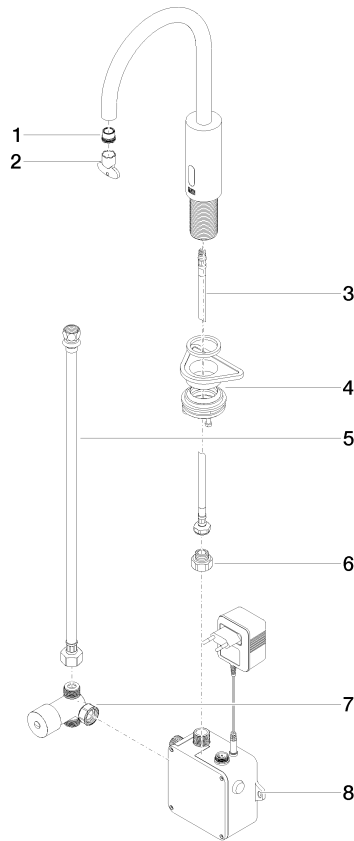

Washstand fitting with electronic opening and closing function without pop-up waste - Brushed Champagne (22kt Gold)

TARA

44 521 660

Fits: TARA, META

- 165mm projection
- Infrared sensor technology
- height of mixer 310 mm
- height up to aerator 199 mm
- hole diameter 35 mm
- fixed spout
- max. flow 5.7 l/min
- circular, air-enriched flow
- suitable for thermal disinfection
- Automatic shut-off after pre-set time is reached
- Indirect temperature control (undercounter)
- Control box included
- Adjustable sensor detection range
- Battery or plug-in power supply operated (batteries not included)
- 4x AA (1.5V) batteries required
- lead-free
- 1x screw-in M 8 x 1 pressure hose, leak-tested
- This product can help a building meet the requirements of Green Building Rating Systems, e.g. LEED®, BREEAM®, DGNB
- WRAS 2211011

Washstand fitting with electronic opening and closing function without pop-up waste - Brushed Champagne (22kt Gold)

TARA

44 521 660

mm [inches]

1:5

Flow rate chart

Codes & Standards

DIN 4109

Product version from 10/1/2023

Parts for other
finishes can be found
here: [Chrome](#)

Washstand fitting with electronic opening and closing function without pop-up waste - Brushed Champagne (22kt Gold)

TARA

44 521 660

Spare parts list

Product version from 10/1/2023

No.	Item Number	Name	Quantity used	Delivery time
	09 29 03 126 90	aerator	8	2